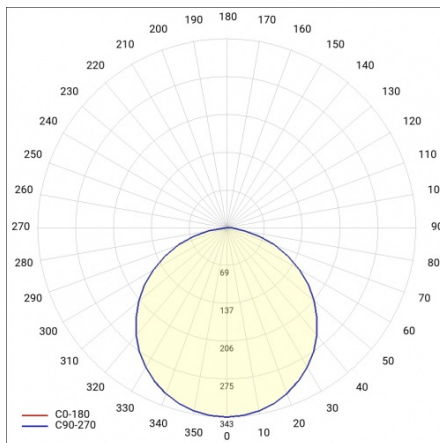

CORIA 10300LM 900MM DALI I KL IP44 BIAŁY MAT 830 (100W)

DETAILED CARD

TECHNICAL PARAMETERS TABLE

Nominal power [W]:	100	Colour of the body:	white mat
Light source:	LED module	Dimensions (H/W/T/S) [mm]:	ø900/86
Colour temperature [K]:	3000	Ingress protection:	IP44
Luminous flux [lm]:	10300	DIMM DALI:	yes
Rated power of the luminaire [W]:	114	Mounting version:	surface
Diffuser type:	OPAL	Working temperature [°C]:	from -17 to +35
Supply voltage [V]:	220-240	Net weight [kg]:	9.800
Frequency [Hz]:	50 - 60	Index:	555060
Luminous efficacy [lm/W]:	90	EAN:	5905963555060
Energy efficiency class:	F	Category type:	downlights
Electrical protection class:	I	CE certificate:	224/2023
Colour rendering index:	>80	Warranty [years]:	5
SDCM:	≤ 3	ETIM class:	EC002892
Power factor:	0.97	Manual:	Download PDF
LED lifespan L70B50 [h]:	115000	Plik LDT:	Download
Diffuser material:	PS		
Material of the body:	powder coated steel		

LIGHT CURVES