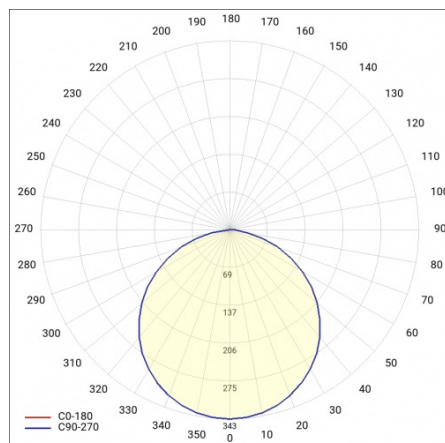

CORIA 10300LM 900MM DALI I KL IP20 ZWIESZANY BIAŁY MAT 830 (100W)

DETAILED CARD

TECHNICAL PARAMETERS TABLE

Nominal power [W]:	100	Colour of the body:	white mat
Light source:	LED module	Dimensions (H/W/T/S) [mm]:	ø900/86
Colour temperature [K]:	3000	Ingress protection:	IP20
Luminous flux [lm]:	10300	DIMM DALI:	yes
Rated power of the luminaire [W]:	114	Mounting version:	suspended
Diffuser type:	OPAL	Working temperature [°C]:	from -17 to +35
Supply voltage [V]:	220-240	Net weight [kg]:	9.800
Frequency [Hz]:	50 - 60	Index:	555152
Luminous efficacy [lm/W]:	90	EAN:	5905963555152
Energy efficiency class:	F	Category type:	downlights
Electrical protection class:	I	CE certificate:	224/2023
Colour rendering index:	>80	Warranty [years]:	5
SDCM:	≤ 3	ETIM class:	EC001743
Power factor:	0.97	Manual:	Download PDF
LED lifespan L70B50 [h]:	115000	Plik LDT:	Download
Diffuser material:	PS		
Material of the body:	powder coated steel		

LIGHT CURVES