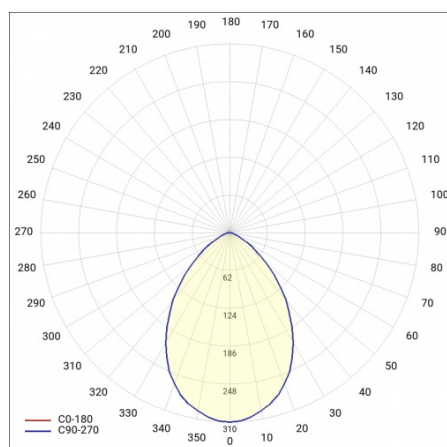

CORAL LED EVO 260MM P 690LM IP44 830 (9W)

DETAILED CARD

TECHNICAL PARAMETERS TABLE

Nominal power [W]:	9	Dimensions (H/W/T/S) [mm]:	ø260/108
Light source:	LED module	Mounting dimensions [mm]:	ø220
Colour temperature [K]:	3000	Impact resistance:	IK10
Luminous flux [lm]:	690	Ingress protection:	IP44
Rated power of the luminaire [W]:	9.90	Mounting version:	recessed
Supply voltage [V]:	220-240	Working temperature [°C]:	from -20 to +35
Diffuser type:	OPAL	Net weight [kg]:	0.660
Frequency [Hz]:	50 - 60	Gross weight [kg]:	0.880
Luminous efficacy [lm/W]:	71	Warranty [years]:	5
Energy efficiency class:	G	Index:	223907
Electrical protection class:	I	EAN:	5905963223907
Colour rendering index:	>80	Category type:	bulkheads
SDCM:	≤ 3	Product line:	CORAL LED EVO
Power factor:	0.61	AC voltage range [V]:	220 - 240
Exchangeable source:	yes	LED lifespan L70B50 [h]:	86000
Diffuser material:	PC	LED lifespan L80B20 [h]:	54000
Optics material:	PMMA	LED lifespan L90B10 [h]:	26000
Material of the body:	PP	CE certificate:	73/2018
Colour of the body:	white	ETIM class:	EC002892
Ring material:	PP	Photobiological safety:	Risk Group 1 (no photobiological hazard under normal behavioral limitation)
Ring colour:	white	Manual:	Download PDF
		Plik LDT:	Download

LIGHT CURVES