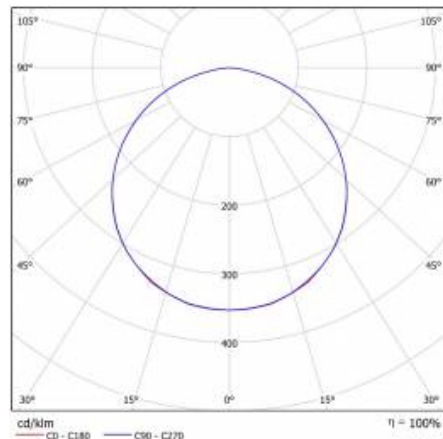

COMPACT LED EVO P 6750LM PLX I KL. IP54/IP20 595X595 840 (60W)

DETAILED CARD

TECHNICAL PARAMETERS TABLE

Index:	630941	Impact resistance:	IK07
Light source:	LED module	Ingress protection:	IP54/20
Nominal power [W]:	60	Mounting version:	recessed
Rated power of the luminaire [W]:	65	Net weight [kg]:	2
Frequency [Hz]:	50 - 60	CE certificate:	358/2023
Luminous flux [lm]:	6750	PZH certificate:	B-BK-60212-0070/20 B-BK-60212-0042/20 B-BK-60212-0620/20
Luminous efficacy [lm/W]:	103	Category type:	louvres
Energy efficiency class:	E	LED lifespan L70B50 [h]:	115000
Electrical protection class:	II	LED lifespan L80B20 [h]:	72000
Colour temperature [K]:	4000	LED lifespan L90B10 [h]:	35000
SDCM:	≤ 3	Warranty [years]:	5
Diffuser material:	PC	Power factor:	0.98
Diffuser type:	OPAL	ETIM class:	EC002892
Material of the body:	ABS	Photobiological safety:	Risk Group 1 (no photobiological hazard under normal behavioral limitation)
Colour of the body:	white	Warranty [years]:	5
Dimensions (H/W/T/S) [mm]:	595/595/71	Manual:	Download PDF

LIGHT CURVES