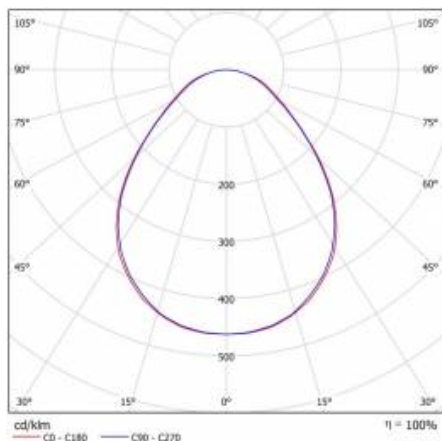

COMPACT LED EVO P 7550LM PRM I KL. IP54/IP20 595X595 830 (60W)

DETAILED CARD

TECHNICAL PARAMETERS TABLE

Nominal power [W]:	60	Colour of the body:	white
Index:	630934	Impact resistance:	IK07
Colour temperature [K]:	3000	Ingress protection:	IP54/20
Light source:	LED module	Mounting version:	recessed
Luminous flux [lm]:	7550	Net weight [kg]:	2
Diffuser type:	PRM	CE certificate:	358/2023
Rated power of the luminaire [W]:	65	PZH certificate:	B-BK-60212-0070/20 B-BK-60212-0042/20 B-BK-60212-0620/20
Frequency [Hz]:	50 - 60	Category type:	louvres
Electrical protection class:	II	LED lifespan L70B50 [h]:	115000
Luminous efficacy [lm/W]:	116	LED lifespan L80B20 [h]:	72000
Dimensions (H/W/T/S) [mm]:	595/595/71	LED lifespan L90B10 [h]:	35000
Energy efficiency class:	D	Warranty [years]:	5
SDCM:	≤ 3	Power factor:	0.98
Diffuser material:	PC	ETIM class:	EC002892
Material of the body:	ABS	Photobiological safety:	Risk Group 1 (no photobiological hazard under normal behavioral limitation)
		Warranty [years]:	5
		Manual:	Download PDF

LIGHT CURVES