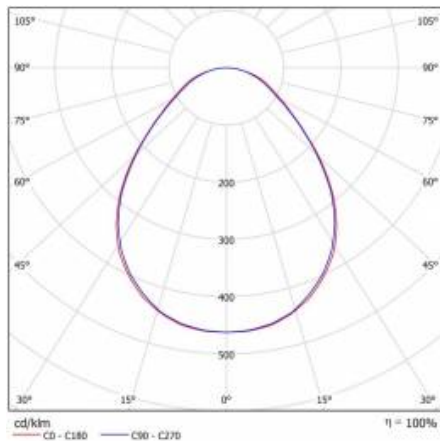

COMPACT LED EVO P 6550LM PRM II KL IP54/IP20

595X595 840 (52W)

DETAILED CARD

TECHNICAL PARAMETERS TABLE

Index:	630965	Impact resistance:	IK07
Light source:	LED module	Ingress protection:	IP54/20
Nominal power [W]:	52	Mounting version:	recessed
Rated power of the luminaire [W]:	53	Net weight [kg]:	2
Frequency [Hz]:	50 - 60	CE certificate:	358/2023
Luminous flux [lm]:	6550	PZH certificate:	B-BK-60212-0070/20 B-BK-60212-0042/20 B-BK-60212-0620/20
Luminous efficacy [lm/W]:	123	Category type:	louvres
Energy efficiency class:	D	LED lifespan L70B50 [h]:	115000
Electrical protection class:	II	LED lifespan L80B20 [h]:	72000
Colour temperature [K]:	4000	LED lifespan L90B10 [h]:	35000
SDCM:	≤ 3	Warranty [years]:	5
Diffuser material:	PC	Power factor:	0.95
Diffuser type:	PRM	ETIM class:	EC002892
Material of the body:	ABS	Photobiological safety:	Risk Group 1 (no photobiological hazard under normal behavioral limitation)
Colour of the body:	white	Warranty [years]:	5
Dimensions (H/W/T/S) [mm]:	595/595/71	Manual:	Download PDF

LIGHT CURVES