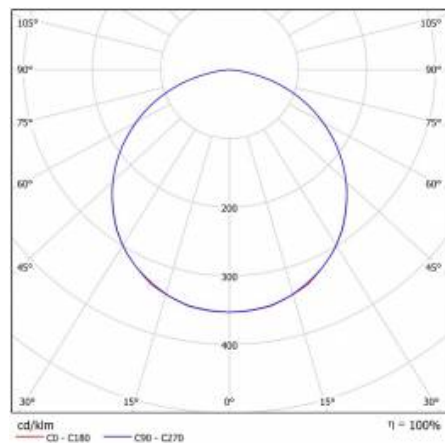

COMPACT LED EVO P 4800LM PLX II KL IP20/IP54 595X595 840 (42W)

DETAILED CARD

TECHNICAL PARAMETERS TABLE

Index:	630880	Impact resistance:	IK07
Light source:	LED module	Ingress protection:	IP54/20
Nominal power [W]:	42	Mounting version:	recessed
Rated power of the luminaire [W]:	43	Net weight [kg]:	2
Frequency [Hz]:	50 - 60	CE certificate:	358/2023
Luminous flux [lm]:	4800	PZH certificate:	B-BK-60212-0070/20 B-BK-60212-0042/20 B-BK-60212-0620/20
Luminous efficacy [lm/W]:	111	Category type:	louvres
Energy efficiency class:	E	LED lifespan L70B50 [h]:	125000
Electrical protection class:	II	LED lifespan L80B20 [h]:	82000
Colour temperature [K]:	4000	LED lifespan L90B10 [h]:	40000
SDCM:	≤ 3	Warranty [years]:	5
Diffuser material:	PC	Power factor:	0.95
Diffuser type:	OPAL	ETIM class:	EC002892
Material of the body:	ABS	Photobiological safety:	Risk Group 1 (no photobiological hazard under normal behavioral limitation)
Colour of the body:	white	Warranty [years]:	5
Dimensions (H/W/T/S) [mm]:	595/595/71	Manual:	Download PDF

LIGHT CURVES