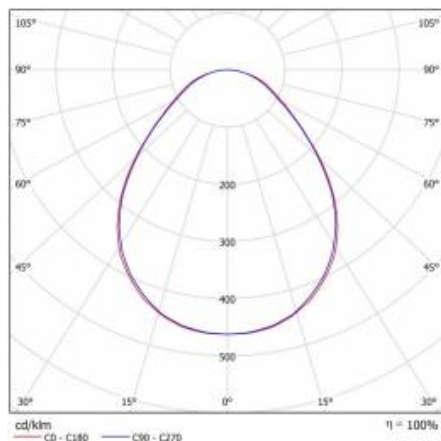

COMPACT LED EVO P 32W 840 PRM II KL AW3H

DETAILED CARD

TECHNICAL PARAMETERS TABLE

Index:	629020	Ingress protection:	IP44/20
Light source:	LED module	Mounting version:	recessed
Nominal power [W]:	32	Working temperature [°C]:	from 0 to +35
Rated power of the luminaire [W]:	33	Emergency lighting [h]:	3
Supply voltage [V]:	220-240	Net weight [kg]:	2.200
Frequency [Hz]:	50 - 60	CE certificate:	455/2023
Luminous flux [lm]:	4550	PZH certificate:	B-BK-60212-0070/20 B-BK-60212-0042/20 B-BK-60212-0620/20
Luminous efficacy [lm/W]:	137	EAN:	5905963629020
Energy efficiency class:	C	Category type:	louvres
Electrical protection class:	II	LED lifespan L70B50 [h]:	132000
Colour temperature [K]:	4000	LED lifespan L80B20 [h]:	84000
Colour rendering index:	>80	LED lifespan L90B10 [h]:	42000
SDCM:	≤ 3	Warranty [years]:	2 / 0.5 (bateria)
Diffuser material:	PC	Power factor:	0.95
Diffuser type:	PRM	ETIM class:	EC002892
Material of the body:	ABS	Photobiological safety:	Risk Group 1 (no photobiological hazard under normal behavioral limitation)
Colour of the body:	white	Warranty [years]:	2 / 0.5 (battery)
Dimensions (H/W/T/S) [mm]:	595/595/71	Manual:	Download PDF
Impact resistance:	IK07		

LIGHT CURVES