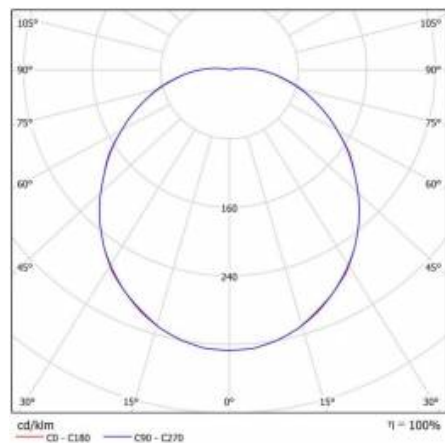

SATURN SMD LED RCR 18W KLOSZ MAT BIAŁY AW 3H 4000K

DETAILED CARD

TECHNICAL PARAMETERS TABLE

Light source:	LED module	Dimensions (H/W/T/S) [mm]:	ø335/110
Nominal power [W]:	18	Impact resistance:	IK10
Rated power of the luminaire [W]:	18.50	Ingress protection:	IP54
Supply voltage [V]:	220-240	Mounting version:	surface
Frequency [Hz]:	50 - 60	Working temperature [°C]:	from 0 to +35
Luminous flux [lm]:	1750	Motion sensor:	yes
Luminous efficacy [lm/W]:	95	Emergency lighting [h]:	3
Energy efficiency class:	E	Net weight [kg]:	1.120
Electrical protection class:	I	CE certificate:	406/2023
Colour temperature [K]:	4000	Index:	069451/PA
Colour rendering index:	>80	EAN:	5905963069451/PA
SDCM:	≤ 3	Category type:	bulkheads
LED lifespan L70B50 [h]:	115000	Warranty [years]:	2 / 0.5 (bateria)
Diffuser material:	PC	ETIM class:	EC002892
Diffuser type:	OPAL	Photobiological safety:	Risk Group 1 (no photobiological hazard under normal behavioral limitation)
Material of the body:	PP	Manual:	Download PDF
Colour of the body:	white		

LIGHT CURVES

Card creation date: 12 August 2021

The company reserves the right to make design changes or upgrades in the presented product. Product data sheet does not constitute an offer. * Parameter tolerance is +/- 10%

This product is a subject to electric and electronic waste equipment regulations (WEEE).

Certificate CE - Nr: 406/2023

Lena Lighting S.A.
ul. Kórnicka 52, 63-000 Środa Wielkopolska
tel. +48 61 28 60 333 (Pn-Pt, 8-16), e-mail: hello@lenalighting.pl, www.lenalighting.pl