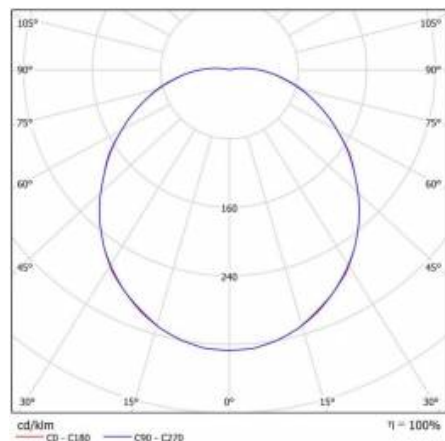

SATURN SMD LED RCR 18W KLOSZ MAT BIAŁY AW 3H 3000K

DETAILED CARD

TECHNICAL PARAMETERS TABLE

Light source:	LED module	Dimensions (H/W/T/S) [mm]:	ø335/110
Nominal power [W]:	18	Impact resistance:	IK10
Rated power of the luminaire [W]:	18.50	Ingress protection:	IP54
Supply voltage [V]:	220-240	Mounting version:	surface
Frequency [Hz]:	50 - 60	Working temperature [°C]:	from 0 to +35
Luminous flux [lm]:	1650	Motion sensor:	yes
Luminous efficacy [lm/W]:	89	Emergency lighting [h]:	3
Energy efficiency class:	F	Net weight [kg]:	1.120
Electrical protection class:	I	CE certificate:	406/2023
Colour temperature [K]:	3000	Index:	069581/PA
Colour rendering index:	>80	EAN:	5905963069581/PA
SDCM:	≤ 3	Category type:	bulkheads
LED lifespan L70B50 [h]:	115000	Warranty [years]:	2 / 0.5 (bateria)
Diffuser material:	PC	ETIM class:	EC002892
Diffuser type:	OPAL	Photobiological safety:	Risk Group 1 (no photobiological hazard under normal behavioral limitation)
Material of the body:	PP	Manual:	Download PDF
Colour of the body:	white		

LIGHT CURVES

Card creation date: 06 April 2021

The company reserves the right to make design changes or upgrades in the presented product. Product data sheet does not constitute an offer. * Parameter tolerance is +/- 10%

This product is a subject to electric and electronic waste equipment regulations (WEEE).

Certificate CE - Nr: 406/2023

Lena Lighting S.A.
ul. Kórnicka 52, 63-000 Środa Wielkopolska
tel. +48 61 28 60 333 (Pn-Pt, 8-16), e-mail: hello@lenalighting.pl, www.lenalighting.pl