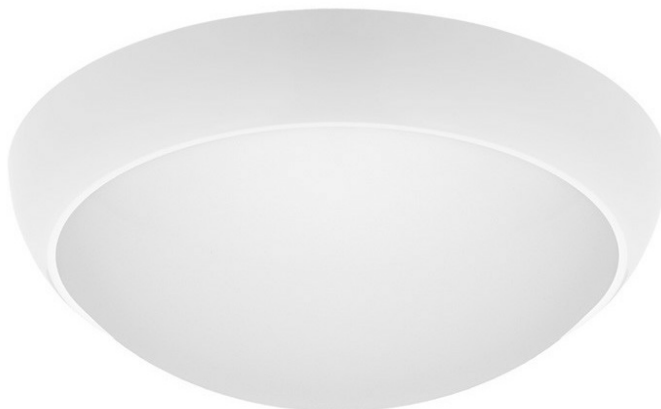

# SATURN SMD LED RCR 18W KLOSZ MAT BIAŁY AW 3H 3000K

DETAILED CARD

## CHARACTERISTICS

Surface mounted, round LED light fixture with a high luminous flux, high ingress protection class IP54 and an integrated energy-saving light source LED GO!. Base and ring made of UV-resistant plastic. Specially formed diffuser made of impact resistant PC ensures the highest impact resistance of the fitting (IK10). Available ring colors; optional equipment: radio motion sensor (RCR) or PIR sensor.

## APPLICATION

Luminaire suited for surface mounting on ceilings or walls, intended for outdoor (façade lighting) or indoor use (rooms with high humidity, passageways). Available option with a radio motion sensor (RCR) – particularly well suited for passageways and usable rooms.