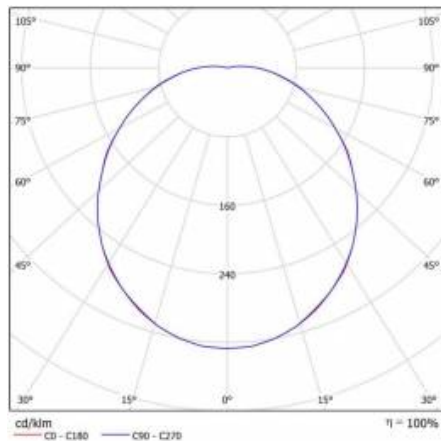

SATURN SMD LED RCR 18W KLOSZ MAT BIAŁY AW 1H 4000K

DETAILED CARD

TECHNICAL PARAMETERS TABLE

Light source:	LED module	Dimensions (H/W/T/S) [mm]:	ø335/110
Nominal power [W]:	18	Impact resistance:	IK10
Rated power of the luminaire [W]:	18.50	Ingress protection:	IP54
Supply voltage [V]:	220-240	Mounting version:	surface
Frequency [Hz]:	50 - 60	Working temperature [°C]:	from 0 to +35
Luminous flux [lm]:	1750	Motion sensor:	yes
Luminous efficacy [lm/W]:	95	Emergency lighting [h]:	1
Energy efficiency class:	E	Net weight [kg]:	1.120
Electrical protection class:	I	CE certificate:	406/2023
Colour temperature [K]:	4000	Index:	069437/PA
Colour rendering index:	>80	EAN:	5905963069437/PA
SDCM:	≤ 3	Category type:	bulkheads
LED lifespan L70B50 [h]:	115000	Warranty [years]:	2 / 0.5 (bateria)
Diffuser material:	PC	ETIM class:	EC002892
Diffuser type:	OPAL	Photobiological safety:	Risk Group 1 (no photobiological hazard under normal behavioral limitation)
Material of the body:	PP	Manual:	Download PDF
Colour of the body:	white		

LIGHT CURVES

Card creation date: 14 April 2021

The company reserves the right to make design changes or upgrades in the presented product. Product data sheet does not constitute an offer. * Parameter tolerance is +/- 10%

This product is a subject to electric and electronic waste equipment regulations (WEEE).

Certificate CE - Nr: 406/2023