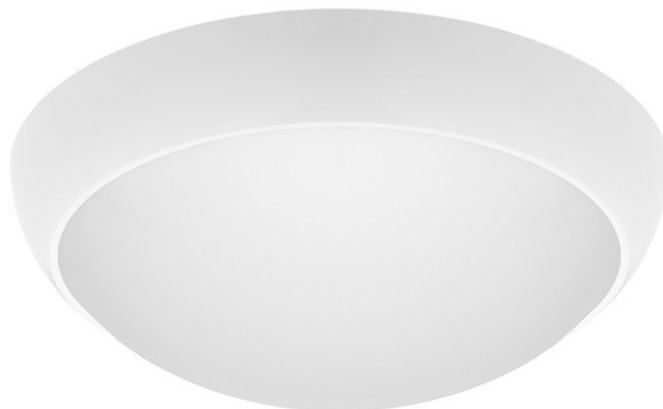

SATURN SMD LED RCR 18W KLOSZ MAT BIAŁY AW 1H 4000K

DETAILED CARD

TECHNICAL PARAMETERS

Index:	069437/PA
Ingress protection:	IP54
Impact resistance:	IK10
Nominal power [W]:	18
Luminous flux [lm]*:	1750
Colour temperature [K]:	4000
Colour rendering index:	>80
SDCM:	≤ 3
Electrical protection class:	I
Energy efficiency class:	E

CHARACTERISTICS

Surface mounted, round LED light fixture with a high luminous flux, high ingress protection class IP54 and an integrated energy-saving light source LED GO!. Base and ring made of UV-resistant plastic. Specially formed diffuser made of impact resistant PC ensures the highest impact resistance of the fitting (IK10). Available ring colors; optional equipment: radio motion sensor (RCR) or PIR sensor.

APPLICATION

Luminaire suited for surface mounting on ceilings or walls, intended for outdoor (façade lighting) or indoor use (rooms with high humidity, passageways). Available option with a radio motion sensor (RCR) – particularly well suited for passageways and usable rooms.