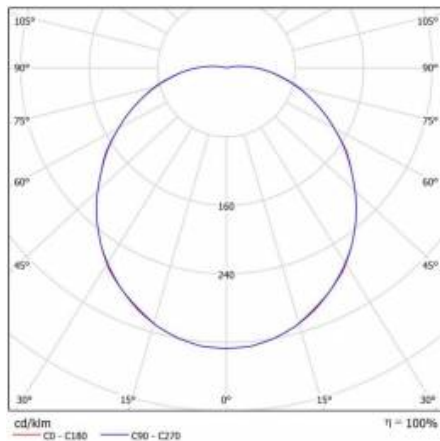

SATURN SMD LED RCR 18W KLOSZ MAT BIAŁY AW 1H 4000K

DETAILED CARD

TECHNICAL PARAMETERS TABLE

Light source:	LED module	Dimensions (H/W/T/S) [mm]:	ø335/110
Nominal power [W]:	18	Impact resistance:	IK10
Rated power of the luminaire [W]:	18.50	Ingress protection:	IP54
Supply voltage [V]:	220-240	Mounting version:	surface
Frequency [Hz]:	50 - 60	Working temperature [°C]:	from 0 to +35
Luminous flux [lm]:	1750	Motion sensor:	yes
Luminous efficacy [lm/W]:	95	Emergency lighting [h]:	1
Energy efficiency class:	E	Net weight [kg]:	1.120
Electrical protection class:	I	CE certificate:	406/2023
Colour temperature [K]:	4000	Index:	069437/PA
Colour rendering index:	>80	EAN:	5905963069437/PA
SDCM:	≤ 3	Category type:	bulkheads
LED lifespan L70B50 [h]:	115000	Warranty [years]:	2 / 0.5 (bateria)
Diffuser material:	PC	ETIM class:	EC002892
Diffuser type:	OPAL	Photobiological safety:	Risk Group 1 (no photobiological hazard under normal behavioral limitation)
Material of the body:	PP	Manual:	Download PDF
Colour of the body:	white		

LIGHT CURVES

Card creation date: 14 April 2021

The company reserves the right to make design changes or upgrades in the presented product. Product data sheet does not constitute an offer. * Parameter tolerance is +/- 10%

This product is a subject to electric and electronic waste equipment regulations (WEEE).

Certificate CE - Nr: 406/2023

Lena Lighting S.A.
ul. Kórnicka 52, 63-000 Środa Wielkopolska
tel. +48 61 28 60 333 (Pn-Pt, 8-16), e-mail: hello@lenalighting.pl, www.lenalighting.pl