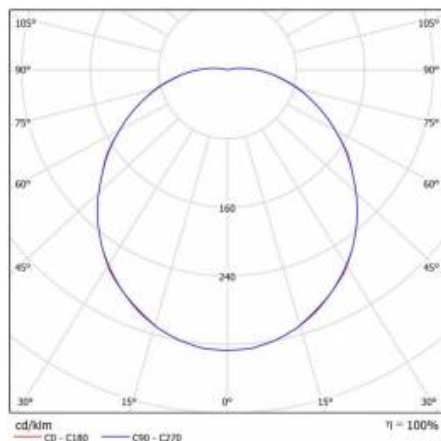

SATURN LED RCR 18W OPAL BIAŁY 4000K WERSJA ANTYWANDAL

DETAILED CARD

TECHNICAL PARAMETERS TABLE

Nominal power [W]:	18	LED lifespan L70B50 [h]:	115000
Light source:	LED module	Diffuser material:	PC
Colour temperature [K]:	4000	Material of the body:	PP
Luminous flux [lm]:	1750	Colour of the body:	white
Rated power of the luminaire [W]:	18.50	Dimensions (H/W/T/S) [mm]:	ø335/110
Supply voltage [V]:	220-240	Impact resistance:	IK10
Diffuser type:	OPAL	Ingress protection:	IP54
Frequency [Hz]:	50 - 60	Mounting version:	surface
Motion sensor:	yes	Working temperature [°C]:	from -20 to +35
Luminous efficacy [lm/W]:	95	Net weight [kg]:	1.220
Energy efficiency class:	E	CE certificate:	406/2023
Electrical protection class:	I	Index:	068478/PA
Colour rendering index:	>80	EAN:	5905963068478/PA
SDCM:	≤ 3	Category type:	bulkheads
Vandalproof:	yes	Version:	Antywandal
		Warranty [years]:	5
		ETIM class:	EC002892
		Photobiological safety:	Risk Group 1 (no photobiological hazard under normal behavioral limitation)
		Manual:	Download PDF

LIGHT CURVES

Card creation date: 10 January 2025

The company reserves the right to make design changes or upgrades in the presented product. Product data sheet does not constitute an offer. * Parameter tolerance is +/- 10%

This product is a subject to electric and electronic waste equipment regulations (WEEE).

Certificate CE - Nr: 406/2023

Lena Lighting S.A.
ul. Kórnicka 52, 63-000 Środa Wielkopolska
tel. +48 61 28 60 333 (Pn-Pt, 8-16), e-mail: hello@lenalighting.pl, www.lenalighting.pl