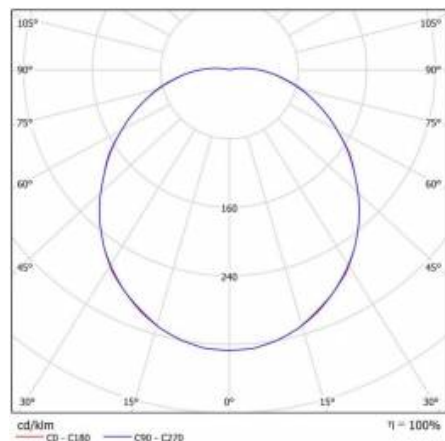

SATURN SMD LED RCR 18W KLOSZ MAT BIAŁY 3000K DWUSTRUMIENIOWA (DWA OBWODY)

DETAILED CARD

TECHNICAL PARAMETERS TABLE

Light source:	LED module	Dimensions (H/W/T/S) [mm]:	ø335/110
Nominal power [W]:	18	Impact resistance:	IK10
Rated power of the luminaire [W]:	18.50	Ingress protection:	IP54
Supply voltage [V]:	220-240	Mounting version:	surface
Frequency [Hz]:	50 - 60	Working temperature [°C]:	from -20 to +35
Luminous flux [lm]:	1650	Corridor function:	yes
Luminous efficacy [lm/W]:	89	Motion sensor:	yes
Energy efficiency class:	F	Net weight [kg]:	1.120
Electrical protection class:	I	CE certificate:	406/2023
Colour temperature [K]:	3000	Index:	068911/PA
Colour rendering index:	>80	EAN:	5905963068911/PA
SDCM:	≤ 3	Category type:	bulkheads
LED lifespan L70B50 [h]:	115000	Warranty [years]:	5
Diffuser material:	PC	ETIM class:	EC002892
Diffuser type:	OPAL	Photobiological safety:	Risk Group 1 (no photobiological hazard under normal behavioral limitation)
Material of the body:	PP	Manual:	Download PDF
Colour of the body:	white		

LIGHT CURVES

Card creation date: 24 March 2021

The company reserves the right to make design changes or upgrades in the presented product. Product data sheet does not constitute an offer. * Parameter tolerance is +/- 10%

This product is a subject to electric and electronic waste equipment regulations (WEEE).

Certificate CE - Nr: 406/2023

Lena Lighting S.A.
ul. Kórnicka 52, 63-000 Środa Wielkopolska
tel. +48 61 28 60 333 (Pn-Pt, 8-16), e-mail: hello@lenalighting.pl, www.lenalighting.pl