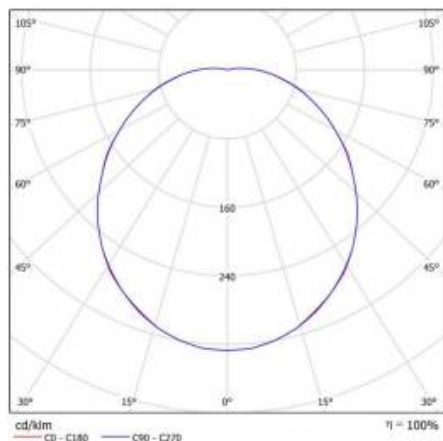

SATURN SMD LED 18W KLOSZ MAT BIAŁY AW 3H 3000K AUTOTEST

DETAILED CARD

TECHNICAL PARAMETERS TABLE

Light source:	LED module	Dimensions (H/W/T/S) [mm]:	ø335/110
Nominal power [W]:	18	Impact resistance:	IK10
Rated power of the luminaire [W]:	18.50	Ingress protection:	IP54
Supply voltage [V]:	220-240	Mounting version:	surface
Frequency [Hz]:	50 - 60	Working temperature [°C]:	from 0 to +35
Luminous flux [lm]:	1650	Emergency lighting [h]:	3
Luminous efficacy [lm/W]:	89	Net weight [kg]:	1.500
Energy efficiency class:	F	CE certificate:	406/2023
Electrical protection class:	I	Index:	069550/PA
Colour temperature [K]:	3000	EAN:	5905963069550/PA
Colour rendering index:	>80	Category type:	bulkheads
SDCM:	≤ 3	Autotest:	yes
LED lifespan L70B50 [h]:	115000	Warranty [years]:	2 / 0.5 (bateria)
Diffuser material:	PC	ETIM class:	EC002892
Diffuser type:	OPAL	Photobiological safety:	Risk Group 1 (no photobiological hazard under normal behavioral limitation)
Material of the body:	PP	Manual:	Download PDF
Colour of the body:	white		

LIGHT CURVES

Card creation date: 28 April 2021

The company reserves the right to make design changes or upgrades in the presented product. Product data sheet does not constitute an offer. * Parameter tolerance is +/- 10%

This product is a subject to electric and electronic waste equipment regulations (WEEE).

Certificate CE - Nr: 406/2023