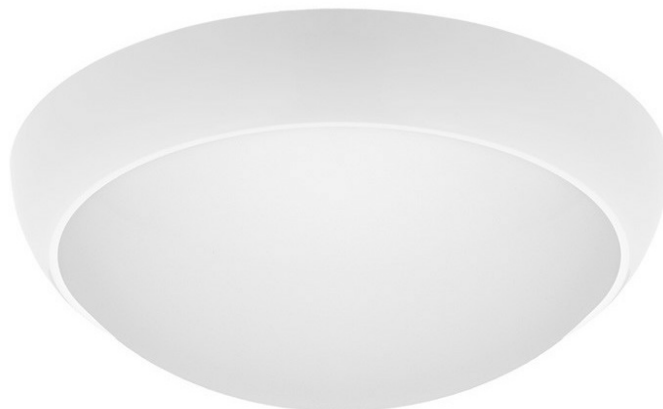

SATURN SMD LED 18W KLOSZ MAT BIAŁY AW 3H 3000K AUTOTEST

DETAILED CARD

TECHNICAL PARAMETERS

Index:	069550/PA
Ingress protection:	IP54
Impact resistance:	IK10
Nominal power [W]:	18
Luminous flux [lm]*:	1650
Colour temperature [K]:	3000
Colour rendering index:	>80
SDCM:	≤ 3
Electrical protection class:	I
Energy efficiency class:	F

CHARACTERISTICS

Surface mounted, round LED light fixture with a high luminous flux, high ingress protection class IP54 and an integrated energy-saving light source LED GO!. Base and ring made of UV-resistant plastic. Specially formed diffuser made of impact resistant PC ensures the highest impact resistance of the fitting (IK10). Available ring colors; optional equipment: radio motion sensor (RCR) or PIR sensor.

APPLICATION

Luminaire suited for surface mounting on ceilings or walls, intended for outdoor (façade lighting) or indoor use (rooms with high humidity, passageways). Available option with a radio motion sensor (RCR) – particularly well suited for passageways and usable rooms.