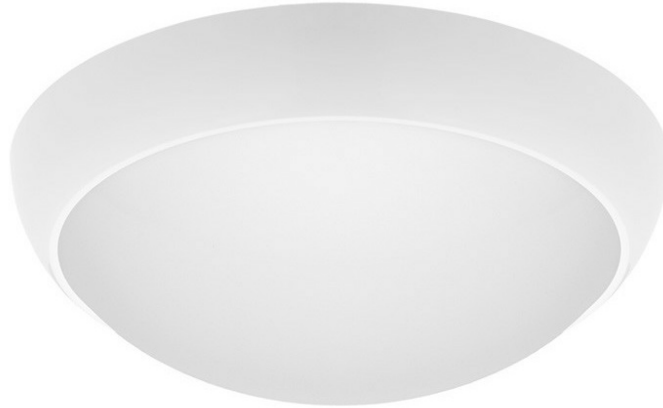

# SATURN LED 18W MAT BIAŁY AW 3H 3000K

DETAILED CARD

## CHARACTERISTICS

Surface mounted, round LED light fixture with a high luminous flux, high ingress protection class IP54 and an integrated energy-saving light source LED GO!. Base and ring made of UV-resistant plastic. Specially formed diffuser made of impact resistant PC ensures the highest impact resistance of the fitting (IK10). Available ring colors; optional equipment: radio motion sensor (RCR) or PIR sensor.

## APPLICATION

Luminaire suited for surface mounting on ceilings or walls, intended for outdoor (façade lighting) or indoor use (rooms with high humidity, passageways). Available option with a radio motion sensor (RCR) – particularly well suited for passageways and usable rooms.

## TECHNICAL PARAMETERS TABLE

Nominal power [W]:	18	LED lifespan L70B50 [h]:	115000
Light source:	LED module	Diffuser material:	PC
Colour temperature [K]:	3000	Material of the body:	PP
Luminous flux [lm]:	1650	Colour of the body:	white
Rated power of the luminaire [W]:	18.50	Dimensions (H/W/T/S) [mm]:	ø335/110
Supply voltage [V]:	220-240	Impact resistance:	IK10
Diffuser type:	OPAL	Ingress protection:	IP54
Frequency [Hz]:	50 - 60	Mounting version:	surface
Luminous efficacy [lm/W]:	89	Working temperature [°C]:	from 0 to +35
Energy efficiency class:	F	Net weight [kg]:	1.800
Electrical protection class:	I	CE certificate:	<a href="#">406/2023</a>
Emergency lighting [h]:	3	Index:	069529/PA
Colour rendering index:	>80	EAN:	5905963069529/PA
SDCM:	≤ 3	Category type:	bulkheads
		Warranty [years]:	2 / 0.5 (bateria)
		ETIM class:	EC002892
		Photobiological safety:	Risk Group 1 (no photobiological hazard under normal behavioral limitation)
		Manual:	<a href="#">Download PDF</a>