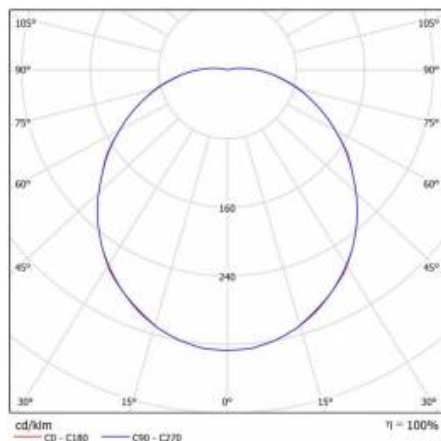

SATURN LED 18W OPAL BIAŁY 4000K WERSJA ANTYWANDAL

DETAILED CARD

TECHNICAL PARAMETERS TABLE

Nominal power [W]:	18	LED lifespan L70B50 [h]:	115000
Light source:	LED module	Diffuser material:	PC
Colour temperature [K]:	4000	Material of the body:	PP
Luminous flux [lm]:	1750	Colour of the body:	white
Rated power of the luminaire [W]:	18.50	Dimensions (H/W/T/S) [mm]:	ø335/110
Supply voltage [V]:	220-240	Impact resistance:	IK10
Diffuser type:	OPAL	Ingress protection:	IP54
Frequency [Hz]:	50 - 60	Mounting version:	surface
Luminous efficacy [lm/W]:	95	Working temperature [°C]:	from -20 to +35
Energy efficiency class:	E	Net weight [kg]:	1.150
Electrical protection class:	I	CE certificate:	406/2023
Colour rendering index:	>80	Index:	069970/PA
SDCM:	≤ 3	EAN:	5905963069970/PA
Vandalproof:	1	Category type:	bulkheads
		Version:	Antywandal
		Warranty [years]:	5
		ETIM class:	EC002892
		Photobiological safety:	Risk Group 1 (no photobiological hazard under normal behavioral limitation)
		Manual:	Download PDF

LIGHT CURVES

Card creation date: 06 June 2021

The company reserves the right to make design changes or upgrades in the presented product. Product data sheet does not constitute an offer. * Parameter tolerance is +/- 10%

This product is a subject to electric and electronic waste equipment regulations (WEEE).

Certificate CE - Nr: 406/2023

Lena Lighting S.A.
ul. Kórnicka 52, 63-000 Środa Wielkopolska
tel. +48 61 28 60 333 (Pn-Pt, 8-16), e-mail: hello@lenalighting.pl, www.lenalighting.pl