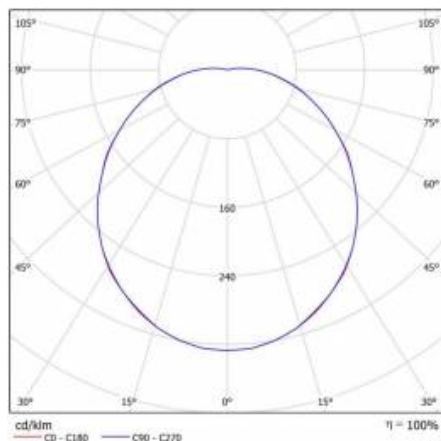

SATURN LED 18W OPAL BIAŁY 4000K WERSJA ANTYWANDAL

DETAILED CARD

TECHNICAL PARAMETERS TABLE

Nominal power [W]:	18	LED lifespan L70B50 [h]:	115000
Light source:	LED module	Diffuser material:	PC
Colour temperature [K]:	4000	Material of the body:	PP
Luminous flux [lm]:	1750	Colour of the body:	white
Rated power of the luminaire [W]:	18.50	Dimensions (H/W/T/S) [mm]:	ø335/110
Supply voltage [V]:	220-240	Impact resistance:	IK10
Diffuser type:	OPAL	Ingress protection:	IP54
Frequency [Hz]:	50 - 60	Mounting version:	surface
Luminous efficacy [lm/W]:	95	Working temperature [°C]:	from -20 to +35
Energy efficiency class:	E	Net weight [kg]:	1.150
Electrical protection class:	I	CE certificate:	406/2023
Colour rendering index:	>80	Index:	069970/PA
SDCM:	≤ 3	EAN:	5905963069970/PA
Vandalproof:	yes	Category type:	bulkheads
		Version:	Antywandal
		Warranty [years]:	5
		ETIM class:	EC002892
		Photobiological safety:	Risk Group 1 (no photobiological hazard under normal behavioral limitation)
		Manual:	Download PDF

LIGHT CURVES

Card creation date: 10 January 2025

The company reserves the right to make design changes or upgrades in the presented product. Product data sheet does not constitute an offer. * Parameter tolerance is +/- 10%

This product is a subject to electric and electronic waste equipment regulations (WEEE).

Certificate CE - Nr: 406/2023

Lena Lighting S.A.
ul. Kórnicka 52, 63-000 Środa Wielkopolska
tel. +48 61 28 60 333 (Pn-Pt, 8-16), e-mail: hello@lenalighting.pl, www.lenalighting.pl