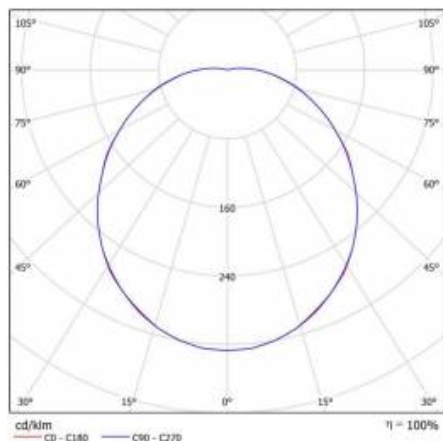

SATURN LED 18W OPAL BIAŁY 4000K WERSJA ANTYWANDAL

DETAILED CARD

TECHNICAL PARAMETERS TABLE

Light source:	LED module	Dimensions (H/W/T/S) [mm]:	ø335/110
Nominal power [W]:	18	Impact resistance:	IK10
Rated power of the luminaire [W]:	18.50	Ingress protection:	IP54
Supply voltage [V]:	220-240	Mounting version:	surface
Frequency [Hz]:	50 - 60	Working temperature [°C]:	from -20 to +35
Luminous flux [lm]:	1750	Net weight [kg]:	1.150
Luminous efficacy [lm/W]:	95	CE certificate:	406/2023
Energy efficiency class:	E	Index:	069970/PA
Electrical protection class:	I	EAN:	5905963069970/PA
Colour temperature [K]:	4000	Category type:	bulkheads
Colour rendering index:	>80	Version:	Antywandal
SDCM:	≤ 3	Warranty [years]:	5
LED lifespan L70B50 [h]:	115000	ETIM class:	EC002892
Diffuser material:	PC	Vandalproof:	yes
Diffuser type:	OPAL	Photobiological safety:	Risk Group 1 (no photobiological hazard under normal behavioral limitation)
Material of the body:	PP	Manual:	Download PDF
Colour of the body:	white		

LIGHT CURVES

Card creation date: 06 June 2021

The company reserves the right to make design changes or upgrades in the presented product. Product data sheet does not constitute an offer. * Parameter tolerance is +/- 10%

This product is a subject to electric and electronic waste equipment regulations (WEEE).

Certificate CE - Nr: 406/2023

Lena Lighting S.A.
ul. Kórnicka 52, 63-000 Środa Wielkopolska
tel. +48 61 28 60 333 (Pn-Pt, 8-16), e-mail: hello@lenalighting.pl, www.lenalighting.pl