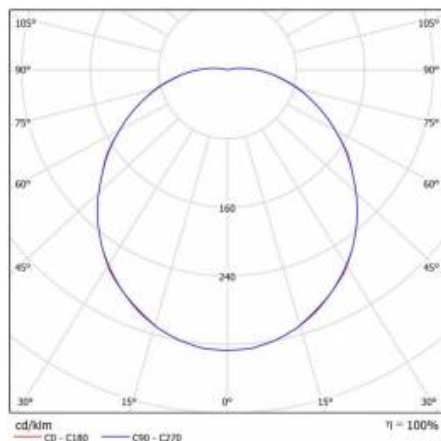

SATURN LED 18W OPAL BIAŁY 3000K WERSJA ANTYWANDAL

DETAILED CARD

TECHNICAL PARAMETERS TABLE

Nominal power [W]:	18	LED lifespan L70B50 [h]:	115000
Light source:	LED module	Diffuser material:	PC
Colour temperature [K]:	3000	Material of the body:	PP
Luminous flux [lm]:	1650	Colour of the body:	white
Rated power of the luminaire [W]:	18.50	Dimensions (H/W/T/S) [mm]:	ø335/110
Supply voltage [V]:	220-240	Impact resistance:	IK10
Diffuser type:	OPAL	Ingress protection:	IP54
Frequency [Hz]:	50 - 60	Mounting version:	surface
Luminous efficacy [lm/W]:	89	Working temperature [°C]:	from -20 to +35
Energy efficiency class:	F	Net weight [kg]:	1.800
Electrical protection class:	I	CE certificate:	406/2023
Colour rendering index:	>80	Index:	068403/PA
SDCM:	≤ 3	EAN:	5905963068403/PA
Vandalproof:	1	Category type:	bulkheads
		Version:	Antywandal
		Warranty [years]:	5
		ETIM class:	EC002892
		Photobiological safety:	Risk Group 1 (no photobiological hazard under normal behavioral limitation)
		Manual:	Download PDF

LIGHT CURVES

Card creation date: 25 May 2021

The company reserves the right to make design changes or upgrades in the presented product. Product data sheet does not constitute an offer. * Parameter tolerance is +/- 10%

This product is a subject to electric and electronic waste equipment regulations (WEEE).

Certificate CE - Nr: 406/2023

Lena Lighting S.A.
ul. Kórnicka 52, 63-000 Środa Wielkopolska
tel. +48 61 28 60 333 (Pn-Pt, 8-16), e-mail: hello@lenalighting.pl, www.lenalighting.pl