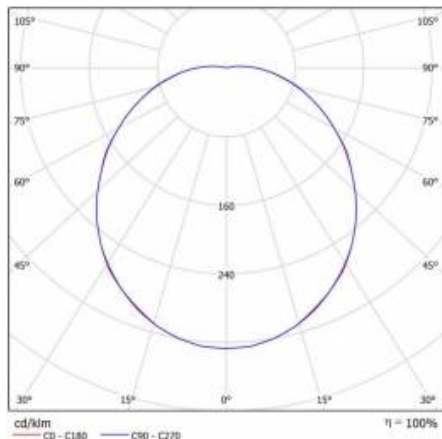

SATURN LED 18W OPAL BIAŁY 3000K WERSJA ANTYWANDAL

DETAILED CARD

TECHNICAL PARAMETERS TABLE

Nominal power [W]:	18	LED lifespan L70B50 [h]:	115000
Light source:	LED module	Diffuser material:	PC
Colour temperature [K]:	3000	Material of the body:	PP
Luminous flux [lm]:	1650	Colour of the body:	white
Rated power of the luminaire [W]:	18.50	Dimensions (H/W/T/S) [mm]:	ø335/110
Supply voltage [V]:	220-240	Impact resistance:	IK10
Diffuser type:	OPAL	Ingress protection:	IP54
Frequency [Hz]:	50 - 60	Mounting version:	surface
Luminous efficacy [lm/W]:	89	Working temperature [°C]:	from -20 to +35
Energy efficiency class:	F	Net weight [kg]:	1.800
Electrical protection class:	I	CE certificate:	406/2023
Colour rendering index:	>80	Index:	068403/PA
SDCM:	≤ 3	EAN:	5905963068403/PA
Vandalproof:	yes	Category type:	bulkheads
		Version:	Antywandal
		Warranty [years]:	5
		ETIM class:	EC002892
		Photobiological safety:	Risk Group 1 (no photobiological hazard under normal behavioral limitation)
		Manual:	Download PDF

LIGHT CURVES

Card creation date: 10 January 2025

The company reserves the right to make design changes or upgrades in the presented product. Product data sheet does not constitute an offer. * Parameter tolerance is +/- 10%

This product is a subject to electric and electronic waste equipment regulations (WEEE).

Certificate CE - Nr: 406/2023

Lena Lighting S.A.
ul. Kórnicka 52, 63-000 Środa Wielkopolska
tel. +48 61 28 60 333 (Pn-Pt, 8-16), e-mail: hello@lenalighting.pl, www.lenalighting.pl