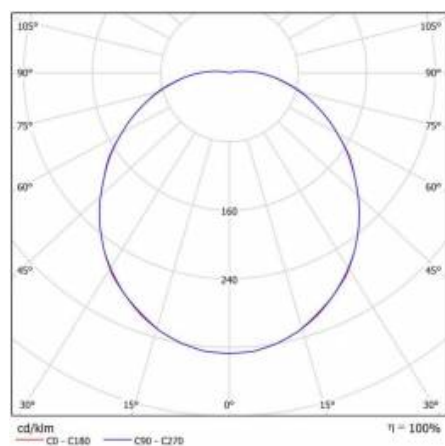

SATURN LED 18W MAT BIAŁY 3000K

DETAILED CARD

TECHNICAL PARAMETERS TABLE

Light source:	LED module	Colour of the body:	white
Nominal power [W]:	18	Dimensions (H/W/T/S) [mm]:	ø335/110
Rated power of the luminaire [W]:	18.50	Impact resistance:	IK10
Supply voltage [V]:	220-240	Ingress protection:	IP54
Frequency [Hz]:	50 - 60	Mounting version:	surface
Luminous flux [lm]:	1650	Working temperature [°C]:	from -20 to +35
Luminous efficacy [lm/W]:	89	Net weight [kg]:	1.150
Energy efficiency class:	F	CE certificate:	406/2023
Electrical protection class:	I	Index:	068782/PA
Colour temperature [K]:	3000	EAN:	5905963068782/PA
Colour rendering index:	>80	Category type:	bulkheads
SDCM:	≤ 3	Warranty [years]:	5
LED lifespan L70B50 [h]:	115000	ETIM class:	EC002892
Diffuser material:	PC	Photobiological safety:	Risk Group 1 (no photobiological hazard under normal behavioral limitation)
Diffuser type:	OPAL	Manual:	Download PDF
Material of the body:	PP		

LIGHT CURVES

Card creation date: 01 April 2021

The company reserves the right to make design changes or upgrades in the presented product. Product data sheet does not constitute an offer. * Parameter tolerance is +/- 10%

This product is a subject to electric and electronic waste equipment regulations (WEEE).

Certificate CE - Nr: 406/2023

Lena Lighting S.A.
ul. Kórnicka 52, 63-000 Środa Wielkopolska
tel. +48 61 28 60 333 (Pn-Pt, 8-16), e-mail: hello@lenalighting.pl, www.lenalighting.pl