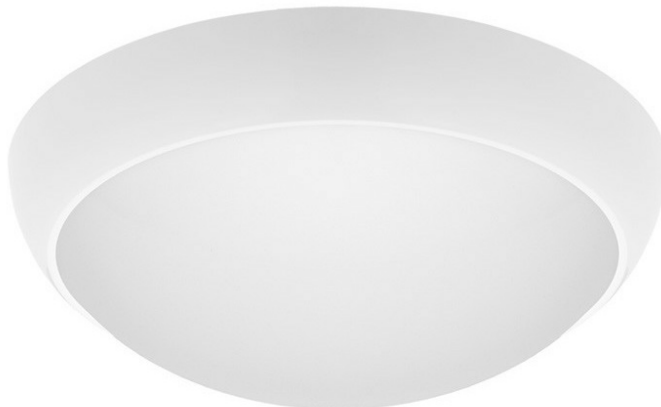

SATURN SMD LED RCR 14W KLOSZ MAT BIAŁY AW 3H 4000K

DETAILED CARD

TECHNICAL PARAMETERS

Index:	069390/PA
Ingress protection:	IP54
Impact resistance:	IK10
Nominal power [W]:	14
Luminous flux [lm]*:	1400
Colour temperature [K]:	4000
Colour rendering index:	>80
SDCM:	≤ 3
Electrical protection class:	I
Energy efficiency class:	F

CHARACTERISTICS

Surface mounted, round LED light fixture with a high luminous flux, high ingress protection class IP54 and an integrated energy-saving light source LED GO!. Base and ring made of UV-resistant plastic. Specially formed diffuser made of impact resistant PC ensures the highest impact resistance of the fitting (IK10). Available ring colors; optional equipment: radio motion sensor (RCR) or PIR sensor.

APPLICATION

Luminaire suited for surface mounting on ceilings or walls, intended for outdoor (façade lighting) or indoor use (rooms with high humidity, passageways). Available option with a radio motion sensor (RCR) – particularly well suited for passageways and usable rooms.