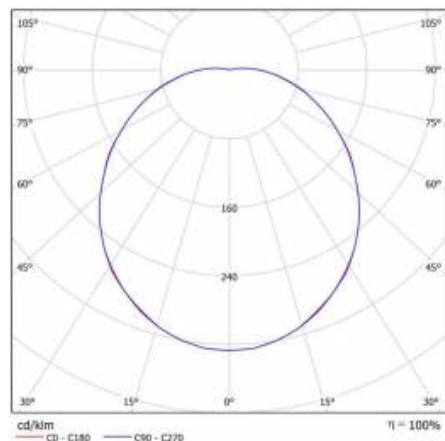

SATURN SMD LED RCR 14W KLOSZ MAT BIAŁY AW 3H 4000K

DETAILED CARD

TECHNICAL PARAMETERS TABLE

Light source:	LED module	Dimensions (H/W/T/S) [mm]:	ø335/110
Nominal power [W]:	14	Impact resistance:	IK10
Rated power of the luminaire [W]:	15	Ingress protection:	IP54
Supply voltage [V]:	220-240	Mounting version:	surface
Frequency [Hz]:	50 - 60	Working temperature [°C]:	from 0 to +35
Luminous flux [lm]:	1400	Motion sensor:	yes
Luminous efficacy [lm/W]:	94	Emergency lighting [h]:	3
Energy efficiency class:	F	Net weight [kg]:	1.100
Electrical protection class:	I	CE certificate:	406/2023
Colour temperature [K]:	4000	Index:	069390/PA
Colour rendering index:	>80	EAN:	5905963069390/PA
SDCM:	≤ 3	Category type:	bulkheads
LED lifespan L70B50 [h]:	115000	Warranty [years]:	2 / 0.5 (bateria)
Diffuser material:	PC	ETIM class:	EC002892
Diffuser type:	OPAL	Photobiological safety:	Risk Group 1 (no photobiological hazard under normal behavioral limitation)
Material of the body:	PP	Manual:	Download PDF
Colour of the body:	white		

LIGHT CURVES

Card creation date: 01 May 2021

The company reserves the right to make design changes or upgrades in the presented product. Product data sheet does not constitute an offer. * Parameter tolerance is +/- 10%

This product is a subject to electric and electronic waste equipment regulations (WEEE).

Certificate CE - Nr: 406/2023

Lena Lighting S.A.
ul. Kórnicka 52, 63-000 Środa Wielkopolska
tel. +48 61 28 60 333 (Pn-Pt, 8-16), e-mail: hello@lenalighting.pl, www.lenalighting.pl