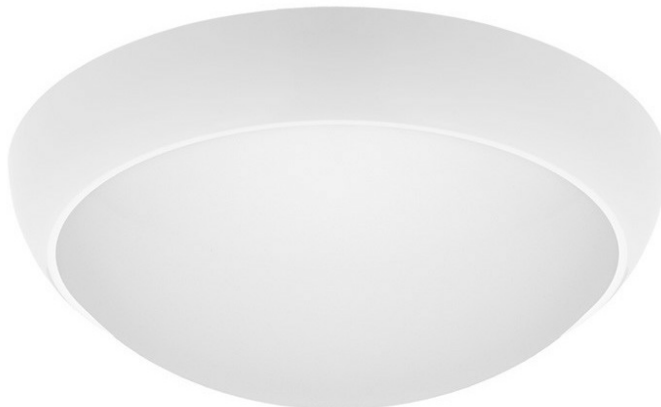

SATURN SMD LED RCR 14W KLOSZ MAT BIAŁY AW 3H 3000K DWUSTRUMIENIOWA (DWA OBWODY)

DETAILED CARD

TECHNICAL PARAMETERS

Index:	185991/PA
Ingress protection:	IP54
Impact resistance:	IK10
Nominal power [W]:	14
Luminous flux [lm]*:	1300
Colour temperature [K]:	3000
Colour rendering index:	>80
SDCM:	≤ 3
Electrical protection class:	I
Energy efficiency class:	F

CHARACTERISTICS

Surface mounted, round LED light fixture with a high luminous flux, high ingress protection class IP54 and an integrated energy-saving light source LED GO!. Base and ring made of UV-resistant plastic. Specially formed diffuser made of impact resistant PC ensures the highest impact resistance of the fitting (IK10). Available ring colors; optional equipment: radio motion sensor (RCR) or PIR sensor.

APPLICATION

Luminaire suited for surface mounting on ceilings or walls, intended for outdoor (façade lighting) or indoor use (rooms with high humidity, passageways). Available option with a radio motion sensor (RCR) – particularly well suited for passageways and usable rooms.