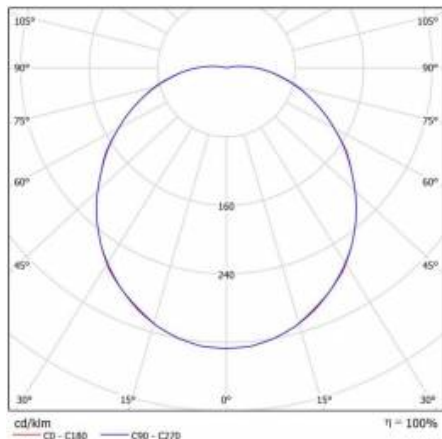

SATURN LED RCR 14W OPAL BIAŁY 4000K WERSJA ANTYWANDAL

DETAILED CARD

TECHNICAL PARAMETERS TABLE

Nominal power [W]:	14	LED lifespan L70B50 [h]:	115000
Light source:	LED module	Diffuser material:	PC
Colour temperature [K]:	4000	Material of the body:	PP
Luminous flux [lm]:	1400	Colour of the body:	white
Rated power of the luminaire [W]:	15	Dimensions (H/W/T/S) [mm]:	ø335/110
Supply voltage [V]:	220-240	Impact resistance:	IK10
Diffuser type:	OPAL	Ingress protection:	IP54
Frequency [Hz]:	50 - 60	Mounting version:	surface
Motion sensor:	1	Working temperature [°C]:	from -20 to +35
Luminous efficacy [lm/W]:	94	Net weight [kg]:	1.220
Energy efficiency class:	F	CE certificate:	406/2023
Electrical protection class:	I	Index:	068249/PA
Colour rendering index:	>80	EAN:	5905963068249/PA
SDCM:	≤ 3	Category type:	bulkheads
Vandalproof:	1	Version:	Antywandal
		Warranty [years]:	5
		ETIM class:	EC002892
		Photobiological safety:	Risk Group 1 (no photobiological hazard under normal behavioral limitation)
		Manual:	Download PDF

LIGHT CURVES

Card creation date: 07 May 2021

The company reserves the right to make design changes or upgrades in the presented product. Product data sheet does not constitute an offer. * Parameter tolerance is +/- 10%

This product is a subject to electric and electronic waste equipment regulations (WEEE).

Certificate CE - Nr: 406/2023

Lena Lighting S.A.
ul. Kórnicka 52, 63-000 Środa Wielkopolska
tel. +48 61 28 60 333 (Pn-Pt, 8-16), e-mail: hello@lenalighting.pl, www.lenalighting.pl