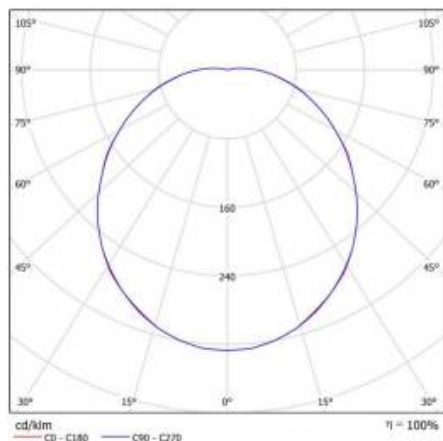

SATURN SMD LED 14W KLOSZ MAT BIAŁY AW 3H 3000K AUTOTEST

DETAILED CARD

TECHNICAL PARAMETERS TABLE

Light source:	LED module	Dimensions (H/W/T/S) [mm]:	ø335/110
Nominal power [W]:	14	Impact resistance:	IK10
Rated power of the luminaire [W]:	15	Ingress protection:	IP54
Supply voltage [V]:	220-240	Mounting version:	surface
Frequency [Hz]:	50 - 60	Working temperature [°C]:	from 0 to +35
Luminous flux [lm]:	1300	Emergency lighting [h]:	3
Luminous efficacy [lm/W]:	87	Net weight [kg]:	0.940
Energy efficiency class:	F	CE certificate:	406/2023
Electrical protection class:	I	Index:	069734/PA
Colour temperature [K]:	3000	EAN:	5905963069734/PA
Colour rendering index:	>80	Category type:	bulkheads
SDCM:	≤ 3	Autotest:	yes
LED lifespan L70B50 [h]:	115000	Warranty [years]:	2 / 0.5 (bateria)
Diffuser material:	PC	ETIM class:	EC002892
Diffuser type:	OPAL	Photobiological safety:	Risk Group 1 (no photobiological hazard under normal behavioral limitation)
Material of the body:	PP	Manual:	Download PDF
Colour of the body:	white		

LIGHT CURVES

Card creation date: 22 May 2021

The company reserves the right to make design changes or upgrades in the presented product. Product data sheet does not constitute an offer. * Parameter tolerance is +/- 10%

This product is a subject to electric and electronic waste equipment regulations (WEEE).

Certificate CE - Nr: 406/2023