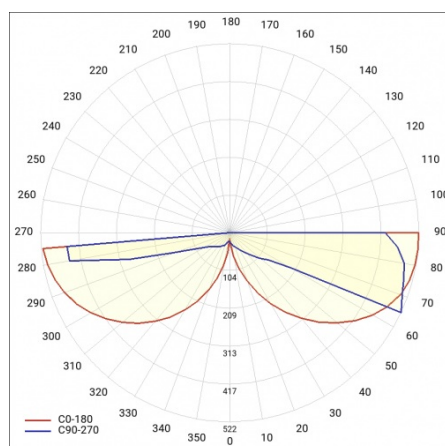

MESSAGGIO BRACKET XS 59 LM 840 IP20 I CL. 2 W BLACK

DETAILED CARD

TECHNICAL PARAMETERS TABLE

Index:	575501	Diffuser material:	PC
EAN:	5905963575501	Diffuser type:	OPAL
Light source:	LED module	Diffuser colour:	milky
Rated power of the luminaire [W]:	2	Material of the body:	Steel
Luminous flux [lm]:	59	Colour of the body:	black
Supply voltage [V]:	220 – 240	Dimensions (H/W/T/S) [mm]:	200/130/140
Frequency [Hz]:	50-60	Ingress protection:	IP20
Electrical protection class:	I	Working temperature [°C]:	from -25 to +35
Colour temperature [K]:	4000	Warranty [years]:	5
SDCM:	≤ 3	Category type:	architectural
LED lifespan L70B50 [h]:	80000	Category of application:	architectural
LED lifespan L80B20 [h]:	55 000	CE certificate:	209/2023
LED lifespan L90B10 [h]:	29000	Manual:	Download PDF
		Plik LDT:	Download

LIGHT CURVES

Card creation date: 02 January 2025

The company reserves the right to make design changes or upgrades in the presented product. Product data sheet does not constitute an offer. * Parameter tolerance is +/- 10%

This product is a subject to electric and electronic waste equipment regulations (WEEE).

Certificate CE - Nr: 209/2023

Lena Lighting S.A.
ul. Kórnicka 52, 63-000 Środa Wielkopolska
tel. +48 61 28 60 333 (Pn-Pt, 8-16), e-mail: hello@lenalighting.pl, www.lenalighting.pl