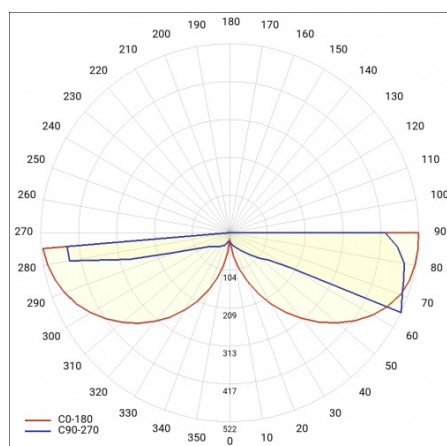

MESSAGGIO BRACKET XS 59 LM 827 IP20 I CL. 2 W BLACK

DETAILED CARD

TECHNICAL PARAMETERS TABLE

Index:	578267	Diffuser material:	PC
EAN:	5905963578267	Diffuser type:	OPAL
Light source:	LED module	Diffuser colour:	milky
Rated power of the luminaire [W]:	2	Material of the body:	Steel
Luminous flux [lm]:	59	Colour of the body:	black
Supply voltage [V]:	220 – 240	Dimensions (H/W/T/S) [mm]:	200/130/140
Frequency [Hz]:	50-60	Ingress protection:	IP20
Electrical protection class:	I	Working temperature [°C]:	from -25 to +35
Colour temperature [K]:	2700	Warranty [years]:	5
SDCM:	≤ 3	Category type:	architectural
LED lifespan L70B50 [h]:	80000	Category of application:	architectural
LED lifespan L80B20 [h]:	55 000	CE certificate:	209/2023
LED lifespan L90B10 [h]:	29000	Manual:	Download PDF
		Plik LDT:	Download

LIGHT CURVES

Card creation date: 02 January 2025

The company reserves the right to make design changes or upgrades in the presented product. Product data sheet does not constitute an offer. * Parameter tolerance is +/- 10%

This product is a subject to electric and electronic waste equipment regulations (WEEE).

Certificate CE - Nr: 209/2023