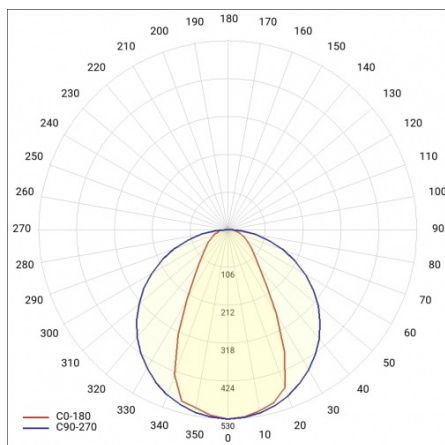

MESSAGGIO BRACKET 1541 MM 3400 LM 830 IP20 I CL. DALI 64 W BLACK

DETAILED CARD

TECHNICAL PARAMETERS TABLE

Index:	575730	Diffuser type:	OPAL
EAN:	5905963575730	Colour of the body:	black
Rated power [W] - range:	64	DIMM DALI:	yes
Luminous flux of the luminaire [lm] - range:	3400	Material of the body:	Steel
Supply voltage [V]:	220 - 240	Dimensions (H/W/T/S) [mm]:	128/1541/70
Frequency [Hz]:	50-60	Mounting dimensions [mm]:	340
Colour temperature [K]:	3000	Ingress protection:	IP20
Luminous efficacy [lm/W]:	53	Working temperature [°C]:	from -25 to +35
Electrical protection class:	I	Diode PCB material:	aluminium
SDCM:	≤ 3	Control:	yes
LED lifespan L70B50 [h]:	99000	Net weight [kg]:	4.640
LED lifespan L80B20 [h]:	63000	Warranty [years]:	5
LED lifespan L90B10 [h]:	31000	Category type:	architectural
Beam angle [°]:	116 x 58	Category of application:	architectural
Light distribution type:	open space	CE certificate:	208/2023
Efficiency of the luminaire:	0.37	Manual:	Download PDF
Diffuser material:	PC	Plik LDT:	Download

LIGHT CURVES

Card creation date: 02 January 2025

The company reserves the right to make design changes or upgrades in the presented product. Product data sheet does not constitute an offer. * Parameter tolerance is +/- 10%

This product is a subject to electric and electronic waste equipment regulations (WEEE).

Certificate CE - Nr: 208/2023

Lena Lighting S.A.
ul. Kórnicka 52, 63-000 Środa Wielkopolska
tel. +48 61 28 60 333 (Pn-Pt, 8-16), e-mail: hello@lenalighting.pl, www.lenalighting.pl