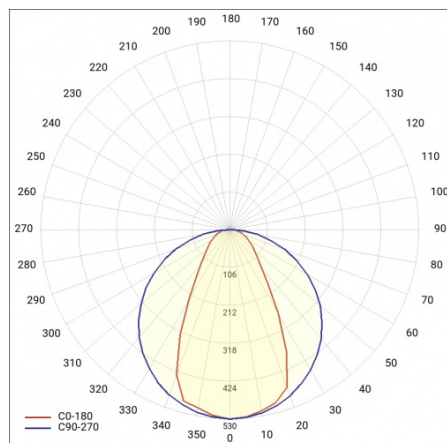

MESSAGGIO BRACKET 1541 MM 5700 LM 830 IP20 I CL. DALI 64 W WHITE

DETAILED CARD

TECHNICAL PARAMETERS TABLE

Index:	575716	Diffuser type:	OPAL
EAN:	5905963575716	Colour of the body:	white
Rated power [W] - range:	64	DIMM DALI:	yes
Luminous flux of the luminaire [lm] - range:	5700	Material of the body:	Steel
Supply voltage [V]:	220 - 240	Dimensions (H/W/T/S) [mm]:	128/1541/70
Frequency [Hz]:	50-60	Mounting dimensions [mm]:	340
Colour temperature [K]:	3000	Ingress protection:	IP20
Luminous efficacy [lm/W]:	89	Working temperature [°C]:	from -25 to +35
Electrical protection class:	I	Diode PCB material:	aluminium
SDCM:	≤ 3	Control:	yes
LED lifespan L70B50 [h]:	99000	Net weight [kg]:	4.640
LED lifespan L80B20 [h]:	63000	Warranty [years]:	5
LED lifespan L90B10 [h]:	31000	Category type:	architectural
Beam angle [°]:	116 x 58	Category of application:	architectural
Light distribution type:	open space	CE certificate:	208/2023
Efficiency of the luminaire:	0.62	Manual:	Download PDF
Diffuser material:	PC	Plik LDT:	Download

LIGHT CURVES

Card creation date: 02 January 2025

The company reserves the right to make design changes or upgrades in the presented product. Product data sheet does not constitute an offer. * Parameter tolerance is +/- 10%

This product is a subject to electric and electronic waste equipment regulations (WEEE).

Certificate CE - Nr: 208/2023

Lena Lighting S.A.
ul. Kórnicka 52, 63-000 Środa Wielkopolska
tel. +48 61 28 60 333 (Pn-Pt, 8-16), e-mail: hello@lenalighting.pl, www.lenalighting.pl