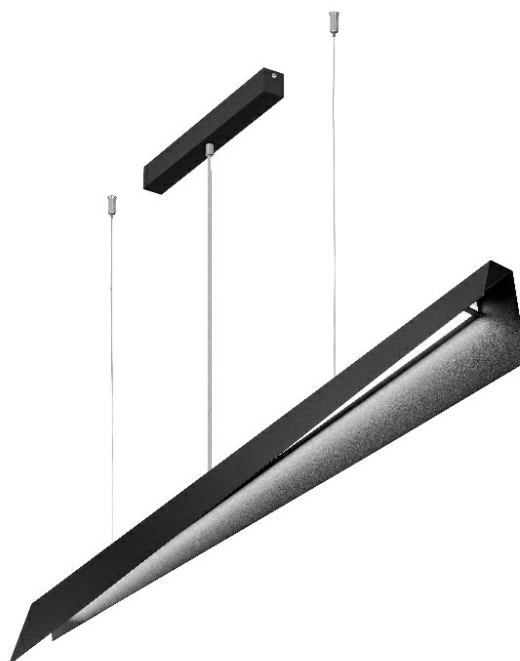

# MESSAGGIO 1261 MM 2000 - 3300 LM 830 IP20 I CL. 33 - 57 W BLACK

DETAILED CARD

## TECHNICAL PARAMETERS

<b>Index:</b>	575587
<b>Light source:</b>	LED module
<b>Rated power [W] - range:</b>	33 - 57
<b>Luminous flux of the luminaire [lm] - range:</b>	2000 - 3300
<b>Supply voltage [V]:</b>	220 - 240
<b>Frequency [Hz]:</b>	50 - 60
<b>Electrical protection class:</b>	I
<b>Colour temperature [K]:</b>	3000
<b>Ingress protection:</b>	IP20
<b>Diffuser material:</b>	PC

## CHARACTERISTICS

The Messaggio collection, designed by Dorota Koziara, includes pendant lamps with a minimalist form. They can come in all RAL colors, including a multicolor version, where the outside of the housing and the inside of the lamp have different colors. In this way, Messaggio provides unlimited design possibilities.

Thanks to the possibility of adjusting the length of the pendants from the Messaggio lamps, surprising light compositions can be created. Versions with DALI control allow you to change the value of the light output, which further enhances the decorative effect. The milky lampshade is made of PC, while the housing is made of solid yet visually delicate steel, which ensures the durability of the product.