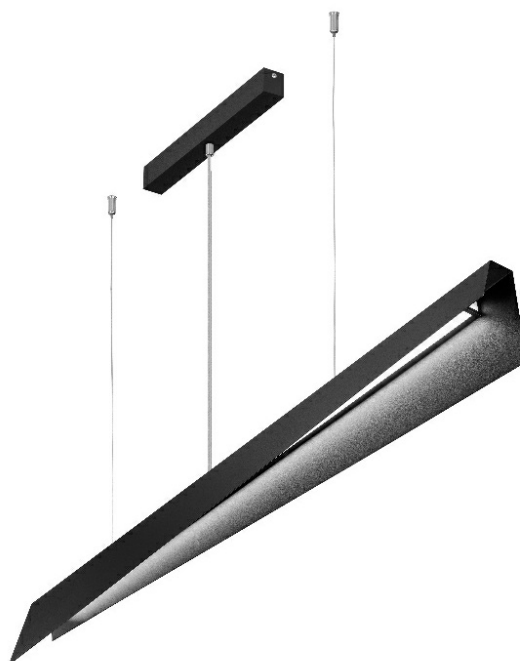

# MESSAGGIO 1261 MM 2000 - 3300 LM 827 IP20 I CL. 33 - 57 W BLACK

DETAILED CARD

## TECHNICAL PARAMETERS

<b>Index:</b>	578045
<b>Light source:</b>	LED module
<b>Rated power [W] - range:</b>	33 - 57
<b>Luminous flux of the luminaire [lm] - range:</b>	2000 - 3300
<b>Supply voltage [V]:</b>	220 - 240
<b>Frequency [Hz]:</b>	50 - 60
<b>Electrical protection class:</b>	I
<b>Colour temperature [K]:</b>	2700
<b>Ingress protection:</b>	IP20
<b>Diffuser material:</b>	PC

## CHARACTERISTICS

The Messaggio collection, designed by Dorota Koziara, includes pendant lamps with a minimalist form. They can come in all RAL colors, including a multicolor version, where the outside of the housing and the inside of the lamp have different colors. In this way, Messaggio provides unlimited design possibilities.

Thanks to the possibility of adjusting the length of the pendants from the Messaggio lamps, surprising light compositions can be created. Versions with DALI control allow you to change the value of the light output, which further enhances the decorative effect. The milky lampshade is made of PC, while the housing is made of solid yet visually delicate steel, which ensures the durability of the product.