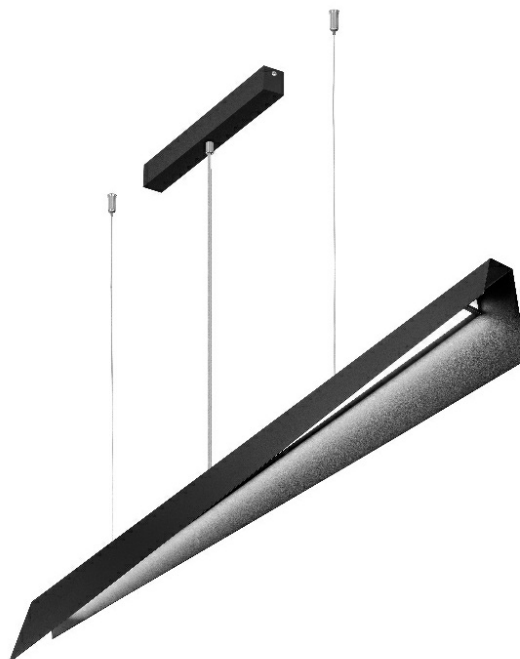

# MESSAGGIO 1261 MM 2000 - 3300 LM 827 IP20 I CL. 33 - 57 W BLACK

DETAILED CARD

## TECHNICAL PARAMETERS

<b>Index:</b>	578045
<b>Light source:</b>	LED module
<b>Rated power [W] - range:</b>	33 - 57
<b>Luminous flux of the luminaire [lm] - range:</b>	2000 - 3300
<b>Supply voltage [V]:</b>	220 - 240
<b>Frequency [Hz]:</b>	50 - 60
<b>Electrical protection class:</b>	I
<b>Colour temperature [K]:</b>	2700
<b>Ingress protection:</b>	IP20
<b>Diffuser material:</b>	PC

## CHARACTERISTICS

The Messaggio collection, designed by Dorota Koziara, includes pendant lamps with a minimalist form. They can come in all RAL colors, including a multicolor version, where the outside of the housing and the inside of the lamp have different colors. In this way, Messaggio provides unlimited design possibilities.

Thanks to the possibility of adjusting the length of the pendants from the Messaggio lamps, surprising light compositions can be created. Versions with DALI control allow you to change the value of the light output, which further enhances the decorative effect. The milky lampshade is made of PC, while the housing is made of solid yet visually delicate steel, which ensures the durability of the product.