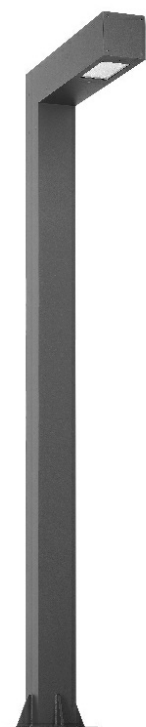

ALTEZZO L 150 3500MM 7600LM 730 DALI IP65 RAL7016 58W

DETAILED CARD

TECHNICAL PARAMETERS

Ingress protection:	IP65
Impact resistance:	IK09
Luminous flux [lm]*:	7600
Colour temperature [K]:	3000
Material of the body:	aluminium
Colour of the body:	RAL7016
Diffuser material:	PC
Beam angle [°]:	110
Mounting version:	on a foundation
Dimensions (H/W/T/S) [mm]:	3500/150/150/800

CHARACTERISTICS

Altezzo L 150 is a family of outdoor lamps with a modern design. We offer them in five dimensions - with heights ranging from 2500 mm to 5000 mm. Their construction provides for the possibility of customising the lamp in accordance with the designer or architect's guidelines. The lamp component containing the light module can be oriented parallel to the plane to be illuminated. In addition, the profile itself can bifurcate. As a result, up to four light module elements can be mounted on a single post - one on each plane of the post - at the same or different heights.

The compact (150 mm x 150 mm), square cross-section profile of the Altezzo lamps is impact-resistant (IK09). It is made of aluminium in graphite (RAL 7016). The light module is made up of leds with a lifetime of up to 196,000 h, with lenses made of PMMA and a durable polycarbonate diffuser.

The Altezzo lamp is available with dozens of types of light distribution. The designer has the option of choosing one that ensures not only that the stringent standards are met, but also that the lighting is adequate, energy-efficient and that the users are safe.