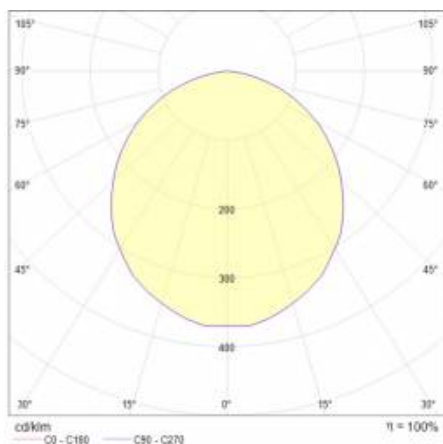

RQ 220 LED PLUS N 2200LM 840 IP44 I CL. AW3H MAT 17W

DETAILED CARD

TECHNICAL PARAMETERS TABLE

Index:	947544	Colour of the body:	white
EAN:	5905963947544	Emergency lighting [h]:	3
Light source:	LED module	Dimensions (H/W/T/S) [mm]:	232/232/100
Rated power of the luminaire [W]:	17	Mounting dimensions [mm]:	rostaw otworów 180x180, śruba □4,5mm
Luminous flux [lm]:	2200	Autotest:	yes
Supply voltage [V]:	220-240	Impact resistance:	IK07
Frequency [Hz]:	50-60	Mounting version:	surface
Luminous efficacy [lm/W]:	130	Number on the palette [pcs]:	120
Energy efficiency class:	D	Category type:	downlights
Electrical protection class:	I	LED lifespan L70B50 [h]:	72 000
Colour temperature [K]:	4000	Warranty [years]:	2
Beam angle [°]:	110	CE certificate:	297/2023
Diffuser material:	PC	HACCP:	852/2004
Diffuser type:	MAT	Manual:	Download PDF
Ingress protection:	IP44		
Material of the body:	ABS		

LIGHT CURVES