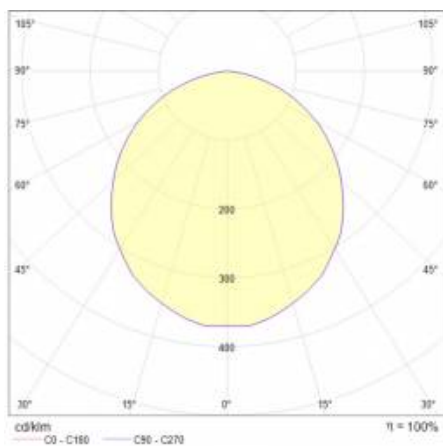

RQ 220 LED PLUS N 2200LM 840 IP44 I CL. AW3H MAT 17W

DETAILED CARD

TECHNICAL PARAMETERS TABLE

Index:	947544	Colour of the body:	white
EAN:	5905963947544	Emergency lighting [h]:	3
Light source:	LED module	Dimensions (H/W/T/S) [mm]:	232/232/100
Rated power of the luminaire [W]:	17	Mounting dimensions [mm]:	rostaw otworów 180x180, śruba □4,5mm
Luminous flux [lm]:	2200	Autotest:	yes
Supply voltage [V]:	220-240	Impact resistance:	IK07
Frequency [Hz]:	50-60	Mounting version:	surface
Luminous efficacy [lm/W]:	130	Number on the palette [pcs]:	120
Energy efficiency class:	D	Category type:	downlights
Electrical protection class:	I	LED lifespan L70B50 [h]:	72 000
Colour temperature [K]:	4000	Warranty [years]:	2
Beam angle [°]:	110	CE certificate:	297/2023
Diffuser material:	PC	HACCP:	852/2004
Diffuser type:	MAT	Manual:	Download PDF
Ingress protection:	IP44		
Material of the body:	ABS		

LIGHT CURVES