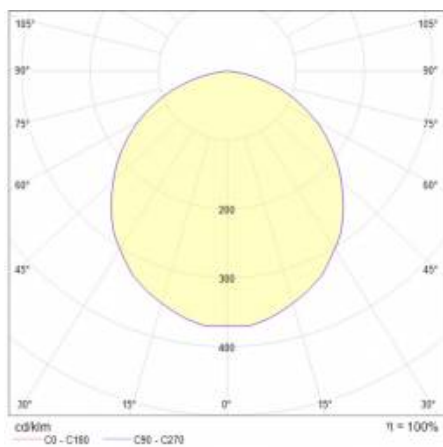

RQ 220 LED N 1800LM 830 IP44 I CL. AW3H MAT 17W

DETAILED CARD

TECHNICAL PARAMETERS TABLE

Index:	947261	Colour of the body:	white
EAN:	5905963947261	Dimensions (H/W/T/S) [mm]:	232/232/100
Light source:	LED module	Mounting dimensions [mm]:	rostaw otworów 180x180, śruba □4,5mm
Rated power of the luminaire [W]:	17	Autotest:	yes
Luminous flux [lm]:	1800	Impact resistance:	IK07
Luminous efficacy [lm/W]:	106	Ingress protection:	IP44
Energy efficiency class:	E	Mounting version:	surface
Electrical protection class:	I	Working temperature [°C]:	from 0 to +25
Colour temperature [K]:	3000	Category type:	downlights
Colour rendering index:	>80	LED lifespan L70B50 [h]:	60 000
Beam angle [°]:	110	Warranty [years]:	2
Diffuser material:	PC	HACCP:	852/2004
Diffuser type:	MAT	CE certificate:	298/2023
Emergency lighting [h]:	3	Manual:	Download PDF
Material of the body:	ABS		

LIGHT CURVES