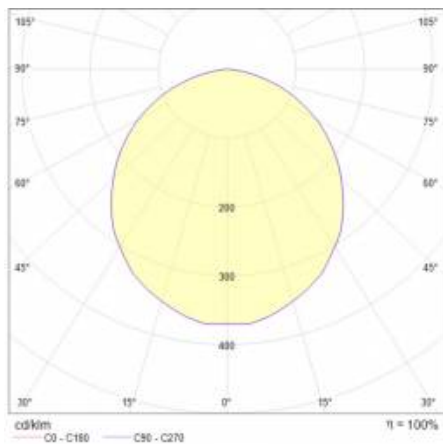

RQ 220 LED N 1800LM 830 IP44 I CL. AW3H MAT 17W

DETAILED CARD

TECHNICAL PARAMETERS TABLE

Index:	947261	Dimensions (H/W/T/S) [mm]:	232/232/100
EAN:	5905963947261	Mounting dimensions [mm]:	rostaw otworów 180x180, śruba ø4,5mm
Light source:	LED module	Impact resistance:	IK07
Rated power of the luminaire [W]:	17	Ingress protection:	IP44
Luminous flux [lm]:	1800	Mounting version:	surface
Luminous efficacy [lm/W]:	106	Working temperature [°C]:	from 0 to +25
Energy efficiency class:	E	Category type:	downlights
Electrical protection class:	I	LED lifespan L70B50 [h]:	150000
Colour temperature [K]:	3000	LED lifespan L80B10 [h]:	100000
Color rendering index (Ra) >:	80	LED lifespan L90B10 [h]:	50000
Beam angle [°]:	110	Autotest:	yes
Diffuser material:	PC	Warranty [years]:	2
Diffuser type:	mat	HACCP:	852/2004
Material of the body:	ABS	CE certificate:	31/2025
Colour of the body:	white	Manual:	Download PDF

LIGHT CURVES