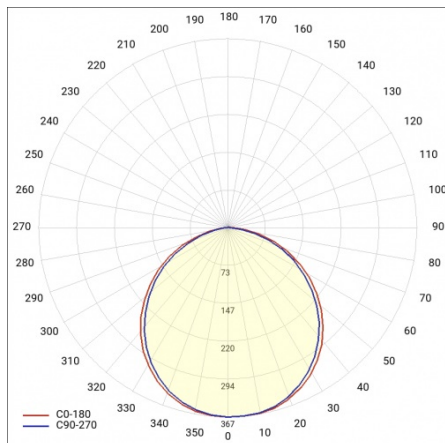

The lamp is especially recommended for office spaces, spacious corridors and public spaces.

TRIO 3X RQ 220 LED P 2300LM DALI 830 IP65/IP20 I CL. PRM 19W

DETAILED CARD

TECHNICAL PARAMETERS TABLE

Index:	979590	Mounting dimensions [mm]:	200
EAN:	5905963979590	Impact resistance:	IK07
Light source:	LED module	Version:	Trio (3 pieces)
Rated power of the luminaire [W]:	19	Ingress protection:	IP65/IP20
Luminous flux [lm]:	2300	Mounting version:	recessed
Frequency [Hz]:	50-60	Working temperature [°C]:	from 0 to +35
Luminous efficacy [lm/W]:	122	Number on the palette [pcs]:	28
Energy efficiency class:	D	Net weight [kg]:	1.450
Electrical protection class:	I	Category type:	downlights
Colour temperature [K]:	3000	LED lifespan L80B20 [h]:	58000
Colour rendering index:	>80	LED lifespan L70B50 [h]:	92000
Beam angle [°]:	110	LED lifespan L90B10 [h]:	28000
Diffuser material:	PC	Warranty [years]:	5
Diffuser type:	PRM	CE certificate:	300/2023
Material of the body:	ABS	HACCP:	852/2004
Colour of the body:	white	Manual:	Download PDF
DIMM DALI:	yes	Plik LDT:	Download
Dimensions (H/W/T/S) [mm]:	221/221/51		

LIGHT CURVES

Card creation date: 09 January 2025

The company reserves the right to make design changes or upgrades in the presented product. Product data sheet does not constitute an offer. * Parameter tolerance is +/- 10%