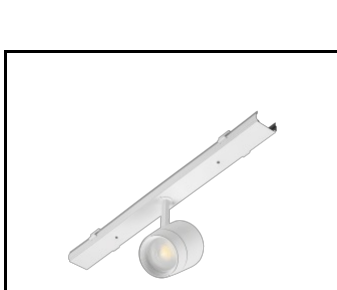

LINEA S LED-Netzteil 11P (981388)

LINEA S LED Metallgitter  
1176mm (980947)

LINEA S LED Metallgitter  
588mm (980985)

LINEA S LED - PVC-Gitter  
588mm (980992)

LINEA S LED-Hängeleuchte  
1.5m (981173)

Linea S LED  
Aufputzmontagehalterung (980954)

LINEA S LED  
Kettenaufhängung (981425)

Linea S LED-Netzteil 7P (980978)

LINEA S LED 588mm AW DOT CS 2W  
1h NM AT (981227)

LINEA S LED 588mm AW DOT CSC  
2W 1h NM AT (981234)

LINEA S LED 588mm AW DOT CSO  
2W 1h NM AT (981241)