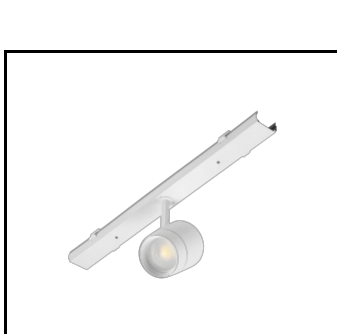

LINEA S LED-Netzteil 11P (981388)

LINEA S LED Metallgitter  
1176mm (980947)

LINEA S LED Metallgitter  
588mm (980985)

LINEA S LED - PVC-Gitter  
588mm (980992)

LINEA S LED-Hängeleuchte  
1.5m (981173)

Linea S LED  
Aufputzmontagehalterung (980954)

LINEA S LED  
Kettenaufhängung (981425)

Linea S LED-Netzteil 7P (980978)

LINEA S LED 588mm AW DOT CS 2W  
1h NM AT (981227)

LINEA S LED 588mm AW DOT CSC  
2W 1h NM AT (981234)

LINEA S LED 588mm AW DOT CSO  
2W 1h NM AT (981241)