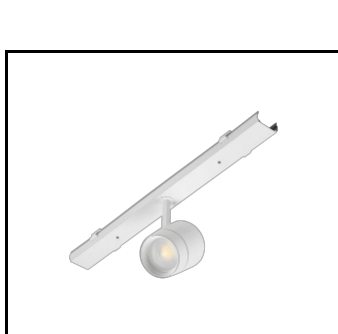

LINEA S LED-Netzteil 11P (981388)

LINEA S LED Metallgitter  
1176mm (980947)

LINEA S LED Metallgitter  
588mm (980985)

LINEA S LED - PVC-Gitter  
588mm (980992)

LINEA S LED-Hängeleuchte  
1.5m (981173)

Linea S LED  
Aufputzmontagehalterung (980954)

LINEA S LED  
Kettenaufhängung (981425)

Linea S LED-Netzteil 7P (980978)

LINEA S LED 588mm AW DOT CS 2W  
1h NM AT (981227)

LINEA S LED 588mm AW DOT CSC  
2W 1h NM AT (981234)

LINEA S LED 588mm AW DOT CSO  
2W 1h NM AT (981241)