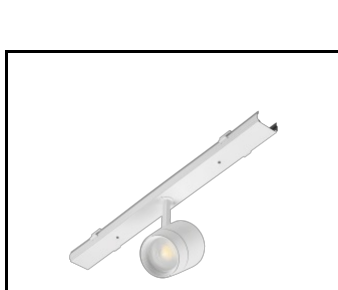

LINEA S LED-Netzteil 11P (981388)

LINEA S LED Metallgitter  
1176mm (980947)

LINEA S LED Metallgitter  
588mm (980985)

LINEA S LED - PVC-Gitter  
588mm (980992)

LINEA S LED-Hängeleuchte  
1.5m (981173)

Linea S LED  
Aufputzmontagehalterung (980954)

LINEA S LED  
Kettenaufhängung (981425)

Linea S LED-Netzteil 7P (980978)

LINEA S LED 588mm AW DOT CS 2W  
1h NM AT (981227)

LINEA S LED 588mm AW DOT CSC  
2W 1h NM AT (981234)

LINEA S LED 588mm AW DOT CSO  
2W 1h NM AT (981241)