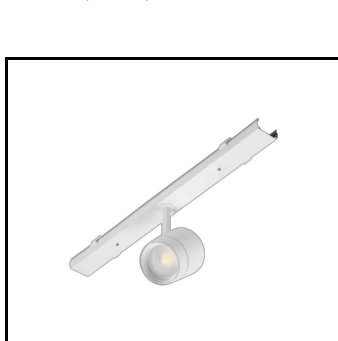

LINEA S LED - Blende PVC
1764mm (981159)

LINEA S LED-Netzteil 11P (981388)

LINEA S LED Metallgitter
1176mm (980947)

LINEA S LED Metallgitter
588mm (980985)

LINEA S LED - PVC-Gitter
588mm (980992)

LINEA S LED-Hängeleuchte
1.5m (981173)

Linea S LED
Aufputzmontagehalterung (980954)

LINEA S LED
Kettenaufhängung (981425)

Linea S LED-Netzteil 7P (980978)

LINEA S LED 588mm AW DOT CS 2W
1h NM AT (981227)

LINEA S LED 588mm AW DOT CSC
2W 1h NM AT (981234)

LINEA S LED 588mm AW DOT CSO
2W 1h NM AT (981241)

LINEA S LED 588mm - 1xEXPO
ADJUST 2050lm zoom 22-55st. WEISS
840 20W (981265)

LINEA S LED 588mm - 1xEXPO
ADJUST 2050lm DALI zoom 22-55st.
WEISS 840 20W (981272)