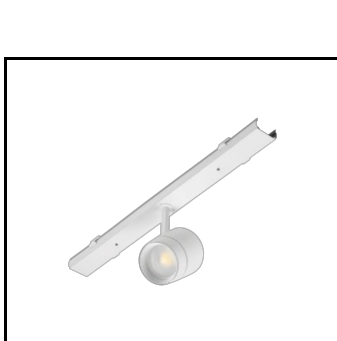

LINEA S LED - Blende PVC
1764mm (981159)

LINEA S LED-Netzteil 11P (981388)

LINEA S LED Metallgitter
1176mm (980947)

LINEA S LED Metallgitter
588mm (980985)

LINEA S LED - PVC-Gitter
588mm (980992)

LINEA S LED-Hängeleuchte
1.5m (981173)

Linea S LED
Aufputzmontagehalterung (980954)

LINEA S LED
Kettenaufhängung (981425)

Linea S LED-Netzteil 7P (980978)

LINEA S LED 588mm AW DOT CS 2W
1h NM AT (981227)

LINEA S LED 588mm AW DOT CSC
2W 1h NM AT (981234)

LINEA S LED 588mm AW DOT CSO
2W 1h NM AT (981241)

LINEA S LED 588mm - 1xEXPO
ADJUST 2050lm zoom 22-55st. WEISS
840 20W (981265)

LINEA S LED 588mm - 1xEXPO
ADJUST 2050lm DALI zoom 22-55st.
WEISS 840 20W (981272)