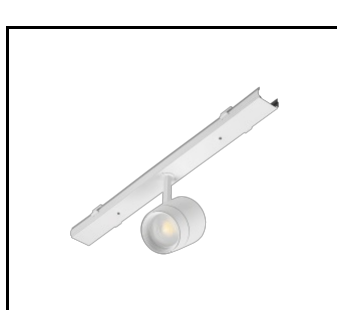

LINEA S LED-Netzteil 11P (981388)

LINEA S LED Metallgitter  
1176mm (980947)

LINEA S LED Metallgitter  
588mm (980985)

LINEA S LED - PVC-Gitter  
588mm (980992)

LINEA S LED-Hängeleuchte  
1.5m (981173)

Linea S LED  
Aufputzmontagehalterung (980954)

LINEA S LED  
Kettenaufhängung (981425)

Linea S LED-Netzteil 7P (980978)

LINEA S LED 588mm AW DOT CS 2W  
1h NM AT (981227)

LINEA S LED 588mm AW DOT CSC  
2W 1h NM AT (981234)

LINEA S LED 588mm AW DOT CSO  
2W 1h NM AT (981241)