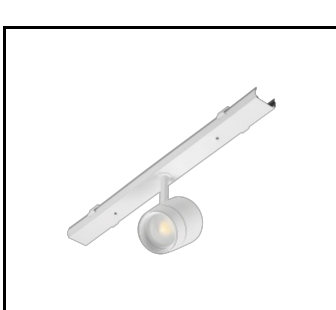

LINEA S LED-Netzteil 11P (981388)

LINEA S LED Metallgitter  
1176mm (980947)

LINEA S LED Metallgitter  
588mm (980985)

LINEA S LED - PVC-Gitter  
588mm (980992)

LINEA S LED-Hängeleuchte  
1.5m (981173)

Linea S LED  
Aufputzmontagehalterung (980954)

LINEA S LED  
Kettenaufhängung (981425)

Linea S LED-Netzteil 7P (980978)

LINEA S LED 588mm AW DOT CS 2W  
1h NM AT (981227)

LINEA S LED 588mm AW DOT CSC  
2W 1h NM AT (981234)

LINEA S LED 588mm AW DOT CSO  
2W 1h NM AT (981241)