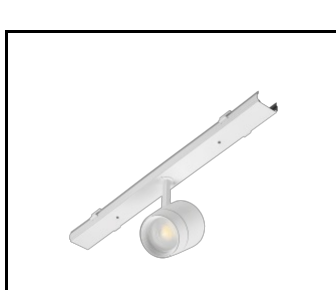

LINEA S LED - Blende PVC
1764mm (981159)

LINEA S LED-Netzteil 11P (981388)

LINEA S LED Metallgitter
1176mm (980947)

LINEA S LED Metallgitter
588mm (980985)

LINEA S LED - PVC-Gitter
588mm (980992)

LINEA S LED-Hängeleuchte
1.5m (981173)

Linea S LED
Aufputzmontagehalterung (980954)

LINEA S LED
Kettenaufhängung (981425)

Linea S LED-Netzteil 7P (980978)

LINEA S LED 588mm AW DOT CS 2W
1h NM AT (981227)

LINEA S LED 588mm AW DOT CSC
2W 1h NM AT (981234)