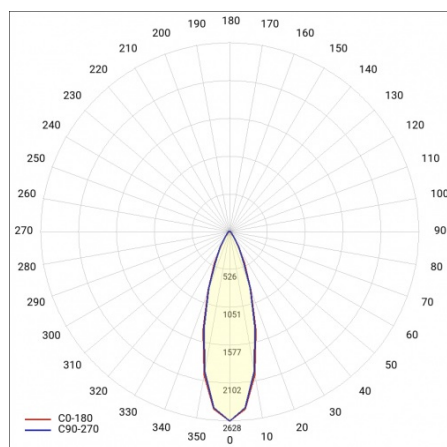

BARIS 52 LED P GK 1145MM 3400LM 840 IP44/IP20 I CL. DALI PLX WHITE 32W

DETAILED CARD

TECHNICAL PARAMETERS TABLE

Index:	927904	LED lifespan L90B10 [h]:	34000
Rated power of the luminaire [W]:	32	Exchangeable source:	yes
EAN:	5905963927904	Diffuser material:	PC
Colour temperature [K]:	4000	Colour of the body:	white
Luminous flux [lm]:	3474	Diffuser colour:	milky
Diffuser type:	OPAL	Dimensions (H/W/T/S) [mm]:	37/69/1145
Supply voltage [V]:	220 - 240	Material of the body:	aluminium
Frequency [Hz]:	50 - 60	Ingress protection:	IP44/IP20
Luminous efficacy [lm/W]:	107	Mounting version:	flush-mounted in plasterboard ceilings
Energy efficiency class:	E	Net weight [kg]:	1.720
Electrical protection class:	I	Impact resistance:	IK03
Colour rendering index:	>80	Working temperature [°C]:	from -25 to +35
SDCM:	≤ 3	CE certificate:	235/2023
LED lifespan L70B50 [h]:	109 000	PZH certificate:	B-BK-60112-0357/2023
LED lifespan L80B20 [h]:	69 000	Manual:	Download PDF
DIMM DALI:	yes	Plik LDT:	Download

LIGHT CURVES

Card creation date: 02 January 2025

The company reserves the right to make design changes or upgrades in the presented product. Product data sheet does not constitute an offer. * Parameter tolerance is +/- 10%

This product is a subject to electric and electronic waste equipment regulations (WEEE).

Certificate CE - Nr: 235/2023

Lena Lighting S.A.
ul. Kórnicka 52, 63-000 Środa Wielkopolska
tel. +48 61 28 60 333 (Pn-Pt, 8-16), e-mail: hello@lenalighting.pl, www.lenalighting.pl