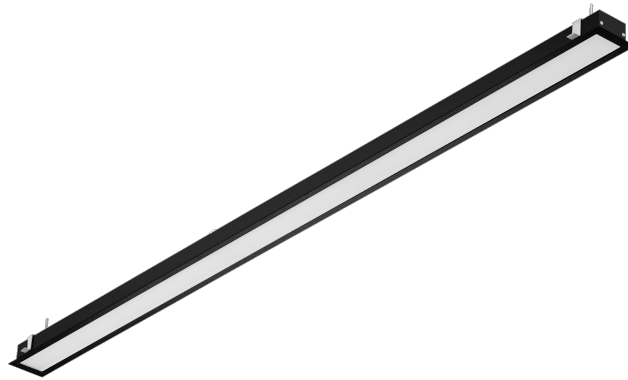

# BARIS 52 LED P GK 1145MM 1700LM 840 IP44/IP20 I CL. DALI PLX BLACK 16W

DETAILED CARD

## TECHNICAL PARAMETERS

<b>Ingress protection:</b>	IP44/IP20
<b>Rated power of the luminaire [W]*:</b>	16
<b>Luminous flux [lm]*:</b>	1737
<b>Colour temperature [K]:</b>	4000
<b>Energy efficiency class:</b>	E
<b>Material of the body:</b>	aluminium
<b>Colour of the body:</b>	black
<b>Diffuser material:</b>	PC
<b>Diffuser type:</b>	OPAL
<b>Mounting version:</b>	flush-mounted in plasterboard ceilings

## CHARACTERISTICS

Recessed lighting luminaire of classic proportions and modern design intended for installation in plaster-cardboard ceilings. Luminaire construction allows for installation in ceilings with two-level cross grid without breaching main (top) profiles. It is possible due to appropriately selected height of the lamp profile, reduced to 37mm and separate box for the power supply, which can be placed next to the luminaire. The luminaire is offered in four lengths with the possibility to combine into a line with a constant flux ratio from the meter (system available on request). Luminaire body is made of anodized aluminum profile in grey or aluminum profile painted white or black (other colors available on request). The optical system is in the form of a dedicated, flexible opal diffuser uniformly illuminating the luminaire, with a PRM prismatic diffuser or with a louver meeting the stringent requirements regarding glare UGR<19. The luminaire comes with a complete mounting system for a quick and easy installation in plasterboard ceilings.