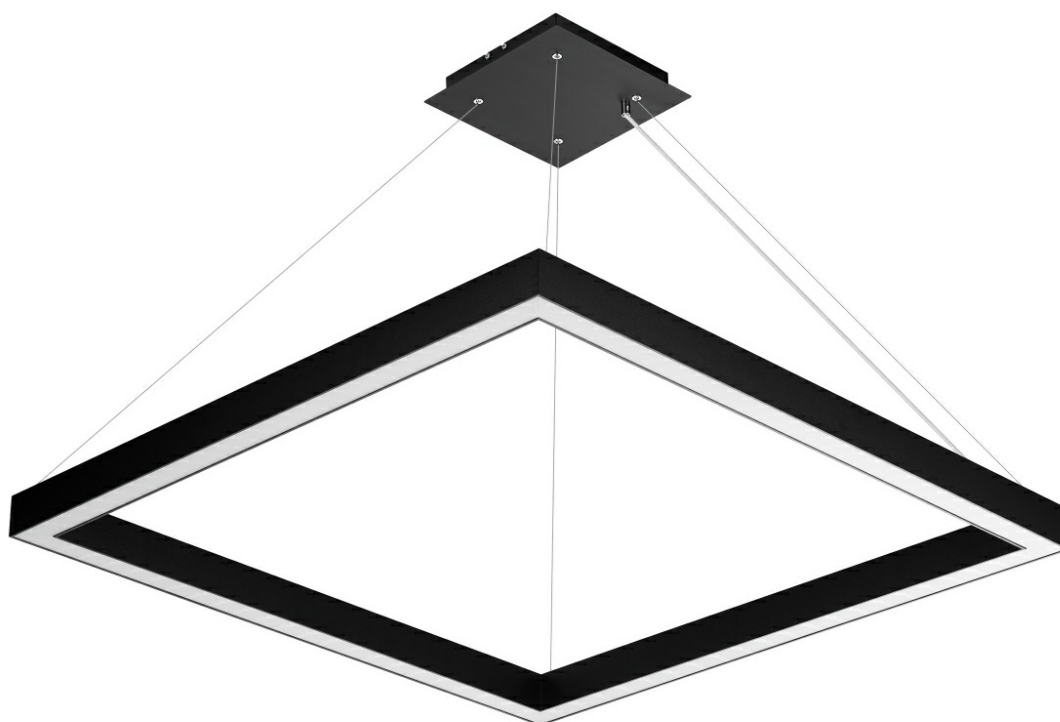

# BARIS SQUARE 40 LED Z 1162X1162MM 10900LM PLX DALI I KL. IP20 830 116W BLACK

DETAILED CARD

## TECHNICAL PARAMETERS

<b>Light source:</b>	LED module
<b>Rated power of the luminaire [W]*:</b>	116
<b>Luminous flux [lm]*:</b>	10900
<b>Energy efficiency class:</b>	F
<b>Electrical protection class:</b>	I
<b>Impact resistance:</b>	IK06
<b>Ingress protection:</b>	IP20
<b>Colour temperature [K]:</b>	3000
<b>Diffuser colour:</b>	milky
<b>Colour of the body:</b>	black

## CHARACTERISTICS

Baris Square 40 Led is a striking pendant lamp. Its classic shape fits perfectly into modern design. The lamp body is made of anodized aluminum profile in gray or aluminum profile painted in white or black (other colors available on request). The lamp is offered with two types of lampshade - prismatic or milky. The availability of the lamp in three sizes allows you to design the distribution of lighting in an individually tailored way. Lamps of different sizes and hung at different lengths can create an unlimited number of lighting compositions in the room.