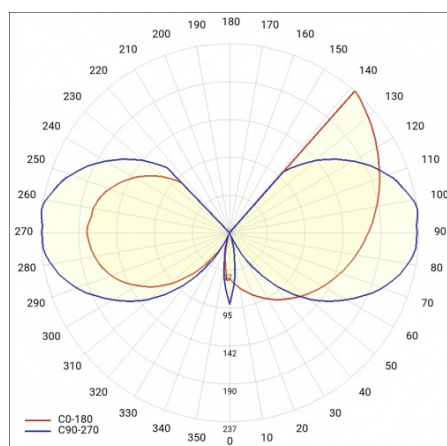

TERRACO SIDE DIR/IND 2XGU10 PLX IP54 I KL. GRAPHITE

DETAILED CARD

TECHNICAL PARAMETERS TABLE

Product line:	TERRACO 2xGU10	Material of the body:	Steel
Index:	995217	Colour of the body:	graphite
EAN:	5905963995217	Dimensions (H/W/T/S) [mm]:	260/110/100
Light source:	GU10 LED lamp	Ingress protection:	IP54
Light distribution type:	SIDE DIR/IND	Impact resistance:	IK04
AC voltage range [V]:	220 - 240	Mounting version:	surface
Frequency [Hz]:	50-60	Manual:	Download PDF
Electrical protection class:	I	CE certificate:	185/2023
Exchangeable source:	yes	Warranty [years]:	5
Diffuser material:	PMMA	Plik LDT:	Download
Diffuser type:	MAT		

LIGHT CURVES

TECHNICAL DETAILS

Side Dir/Ind

Side Dir/Ind

Card creation date: 17 October 2024

The company reserves the right to make design changes or upgrades in the presented product. Product data sheet does not constitute an offer. * Parameter tolerance is +/- 10%