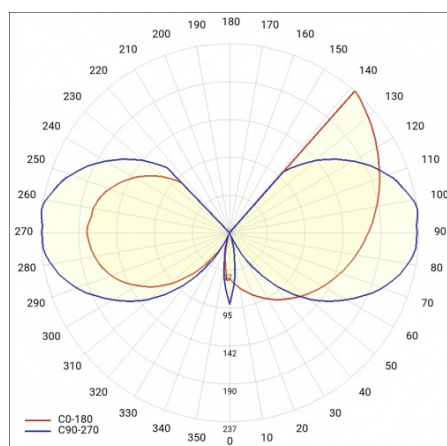

TERRACO SIDE DIR/IND 2XGU10 PLX IP54 I KL. BLACK

DETAILED CARD

TECHNICAL PARAMETERS TABLE

Product line:	TERRACO 2xGU10	Material of the body:	Steel
Index:	995224	Colour of the body:	black
EAN:	5905963995224	Dimensions (H/W/T/S) [mm]:	260/110/100
Light source:	GU10 LED lamp	Ingress protection:	IP54
Light distribution type:	SIDE DIR/IND	Impact resistance:	IK04
AC voltage range [V]:	220 - 240	Mounting version:	surface
Frequency [Hz]:	50-60	Manual:	Download PDF
Electrical protection class:	I	CE certificate:	185/2023
Exchangeable source:	yes	Warranty [years]:	5
Diffuser material:	PMMA	Plik LDT:	Download
Diffuser type:	MAT		

LIGHT CURVES

TECHNICAL DETAILS

Side Dir/Ind

Side Dir/Ind

Card creation date: 17 October 2024

The company reserves the right to make design changes or upgrades in the presented product. Product data sheet does not constitute an offer. * Parameter tolerance is +/- 10%