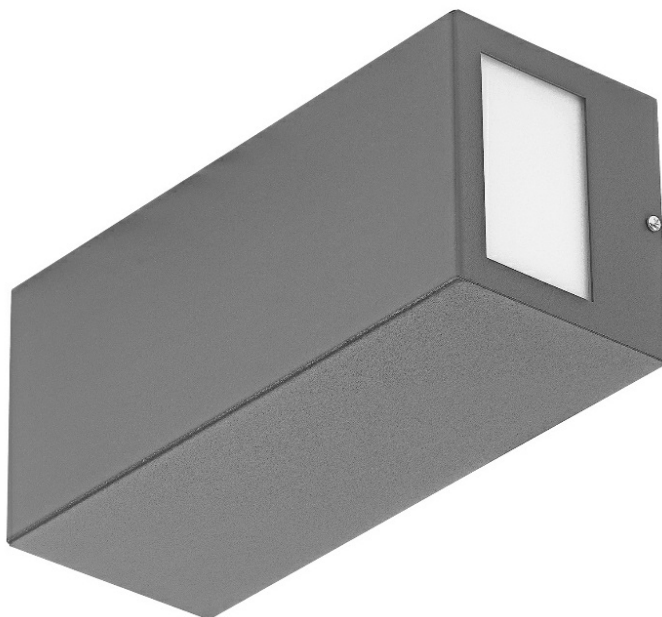

# TERRACO SIDE DIR GU10 PLX IP54 I KL. GREY

DETAILED CARD

## CHARACTERISTICS

Terraco is a luminaire with a modernist construction distinguished by its interesting minimalist design. The powder-coated steel body is available in four colour versions: silver, graphite, white and black. It offers a choice of different light distribution options, allowing it to be used in various applications, both: vertically and horizontally. Installed on a building facade, it can distribute light downwards, upwards and sideways. It has a high ingress protection rating of IP54. It is designed for surface mounting. **\*Light source not included.**

## APPLICATION

Terraco is particularly suitable as exterior facade lighting, terrace, patio and balcony illumination. Its small dimensions expand the range of applications - it can light up alcoves and hard-to-reach areas. Terraco fittings can also be arranged in various ways to create interesting arrangements in buildings' interiors. The fitting allows a large number of interesting lighting concepts to be realised. It can be used to highlight contemporary architecture.

## TECHNICAL PARAMETERS TABLE

<b>Index:</b>	995163	<b>Material of the body:</b>	Steel
<b>EAN:</b>	5905963995163	<b>Colour of the body:</b>	grey
<b>Light source:</b>	GU10 LED lamp	<b>Ingress protection:</b>	IP54
<b>AC voltage range [V]:</b>	220 - 240	<b>Impact resistance:</b>	IK04
<b>Frequency [Hz]:</b>	50-60	<b>Mounting version:</b>	surface
<b>Electrical protection class:</b>	I	<b>Dimensions (H/W/T/S) [mm]:</b>	260/110/100
<b>Light distribution type:</b>	SIDE DIR	<b>Manual:</b>	<a href="#">Download PDF</a>
<b>Exchangeable source:</b>	yes	<b>CE certificate:</b>	<a href="#">185/2023</a>
<b>Diffuser material:</b>	PMMA	<b>Warranty [years]:</b>	5
<b>Diffuser type:</b>	MAT		