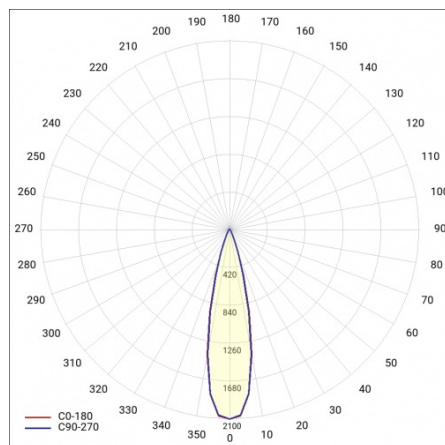

EXPO ADJUST N 2600LM 36ST. WHITE 840 24W

DETAILED CARD

TECHNICAL PARAMETERS TABLE

Index:	482847	Diffuser material:	PC
Rated power of the luminaire [W]:	24	Diffuser type:	clear
EAN:	5905963482847	Diffuser colour:	transparent
Luminous flux [lm]:	2600	Optics material:	PC
Light source:	COB	Optics:	lens
Colour temperature [K]:	4000	Tilt angle adjustment [°]:	no; 36°
Nominal power [W]:	21	Dimensions (H/W/T/S) [mm]:	225/213/95
Colour rendering index:	>80	Ingress protection:	IP20
Supply voltage [V]:	220 - 240	Working temperature [°C]:	from -20 to +25
Mounting version:	surface	Energy efficiency class:	E
Frequency [Hz]:	50 - 60	Net weight [kg]:	0.730
Material of the body:	aluminium	Light distribution type:	symmetric
Luminous efficacy [lm/W]:	109	CE certificate:	215/2023
Electrical protection class:	I	Manual:	Download PDF
Colour of the body:	white	Plik LDT:	Download
SDCM:	≤ 3		
Beam angle [°]:	36		

LIGHT CURVES

Card creation date: 02 January 2025

The company reserves the right to make design changes or upgrades in the presented product. Product data sheet does not constitute an offer. * Parameter tolerance is +/- 10%

This product is a subject to electric and electronic waste equipment regulations (WEEE).

Certificate CE - Nr: 215/2023

LENA LIGHTING

Lena Lighting S.A.
ul. Kórnicka 52, 63-000 Środa Wielkopolska
tel. +48 61 28 60 333 (Pn-Pt, 8-16), e-mail: hello@lenalighting.pl, www.lenalighting.pl