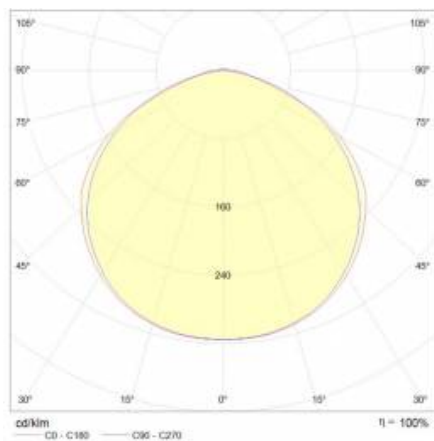

INDUSTRY SLIM LED 590MM 3200LM 840 IP66 120D (23W)

DETAILED CARD

TECHNICAL PARAMETERS TABLE

Index:	934001	Diffuser type:	transparent
EAN:	5905963934001	Diffuser colour:	transparent
Light source:	LED module	Material of the body:	aluminium
Rated power of the luminaire [W]:	23	Colour of the body:	grey
Luminous flux [lm]:	3200	Dimensions (H/W/T/S) [mm]:	621/50/75
Supply voltage [V]:	220 - 240	Mounting dimensions [mm]:	418
Frequency [Hz]:	50 - 60	Impact resistance:	IK09
Luminous efficacy [lm/W]:	139	Ingress protection:	IP66
Energy efficiency class:	C	Mounting version:	surface, suspended
Electrical protection class:	I	Working temperature [°C]:	from -25 to +35
Colour temperature [K]:	4000	Number on the palette [pcs]:	280
Color rendering index (Ra) >:	80	Net weight [kg]:	0.960
SDCM:	3	Light distribution type:	symmetric
LED lifespan L70B50 [h]:	99000	Warranty [years]:	5
LED lifespan L80B10 [h]:	63000	CE certificate:	167/2023
LED lifespan L90B10 [h]:	31000	ENEC Certificate:	0362/ENEC/24
Power factor:	0.93	Manual:	Download PDF
Beam angle [°]:	120	Environmental Product Declaration (EPD):	852/2025
Surge protection [kV]:	1	ISO Certificates:	9001:2015, 14001:2015, 45001:2018, 50001:2018
Diffuser material:	PC	Plik LDT:	Download

LIGHT CURVES