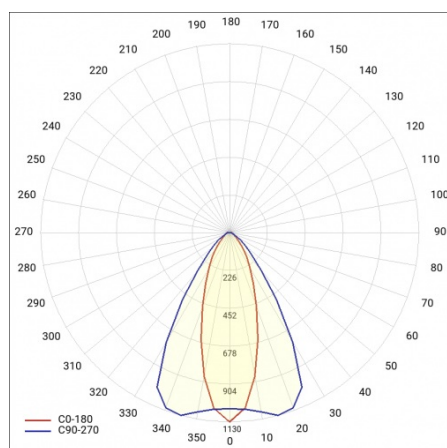

BARIS 40 LED BRACKET 3650LM PLX I CL. IP44 860MM 830 39W WHITE

DETAILED CARD

TECHNICAL PARAMETERS TABLE

Index:	675201	Mounting version:	surface, wall mounted
Rated power of the luminaire [W]:	39	Dimensions of single box [mm]:	1220/120/93
EAN:	5905963675201	Number on the palette [pcs]:	72
Colour temperature [K]:	3000	Net weight [kg]:	1
Light source:	LED	Category type:	battens
Luminous flux [lm]:	3600	AC voltage range [V]:	198 - 264
Diffuser type:	OPAL	LED lifespan L70B50 [h]:	111500
Nominal power [W]:	38	LED lifespan L80B20 [h]:	70400
Frequency [Hz]:	50 - 60	LED lifespan L90B10 [h]:	34000
Luminous efficacy [lm/W]:	99	Supply voltage [V]:	220 - 240
Energy efficiency class:	E	Optics:	no
Electrical protection class:	I	Impact resistance:	IK03
Colour rendering index:	>80	Working temperature [°C]:	from -25 to +35
SDCM:	≤ 3	Photobiological safety:	Risk Group 1 (no photobiological hazard under normal behavioral limitation)
Diffuser material:	PC	Warranty [years]:	5
Diffuser colour:	milky	CE certificate:	240/2023
Colour of the body:	white	ENEC Certificate:	PL BBJ/012/2021/M1/A1
Material of the body:	aluminium	PZH certificate:	
Dimensions (H/W/T/S) [mm]:	53/71/860	Manual:	Download PDF
Mounting dimensions [mm]:	165	Plik LDT:	Download
Ingress protection:	IP44		

LIGHT CURVES

Card creation date: 03 January 2025

The company reserves the right to make design changes or upgrades in the presented product. Product data sheet does not constitute an offer. * Parameter tolerance is +/- 10%

This product is a subject to electric and electronic waste equipment regulations (WEEE).

Certificate CE - Nr: 240/2023

Lena Lighting S.A.
ul. Kórnicka 52, 63-000 Środa Wielkopolska
tel. +48 61 28 60 333 (Pn-Pt, 8-16), e-mail: hello@lenalighting.pl, www.lenalighting.pl