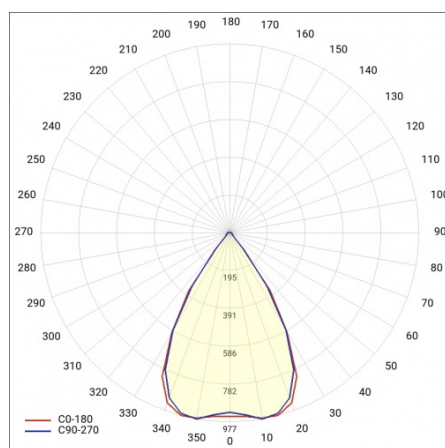

BARIS 40 LED Z 2300LM PLX I CL. IP44 860MM 840 23W BLACK

DETAILED CARD

TECHNICAL PARAMETERS TABLE

Index:	925221	Mounting dimensions [mm]:	720
EAN:	5905963925221	Mounting version:	suspended
Light source:	LED	Net weight [kg]:	1.100
Rated power of the luminaire [W]:	23	Category type:	battens
Colour temperature [K]:	4000	AC voltage range [V]:	198 - 264
Luminous flux [lm]:	2300	LED lifespan L70B50 [h]:	111500
Nominal power [W]:	22	LED lifespan L80B20 [h]:	70400
Diffuser type:	OPAL	LED lifespan L90B10 [h]:	34000
Frequency [Hz]:	50 - 60	Product line:	860
Luminous efficacy [lm/W]:	103	Supply voltage [V]:	220 - 240
Energy efficiency class:	E	Optics:	no
Electrical protection class:	I	Impact resistance:	IK03
Colour rendering index:	>80	Working temperature [°C]:	from -25 to +35
SDCM:	≤ 3	Photobiological safety:	Risk Group 1 (no photobiological hazard under normal behavioral limitation)
Power factor:	0.85	CE certificate:	237/2023
Diffuser material:	PC	ENEC Certificate:	PL BBJ/004/2022/M1/A1
Diffuser colour:	milky	PZH certificate:	
Colour of the body:	black	Warranty [years]:	5
Material of the body:	aluminium	Manual:	Download PDF
Dimensions (H/W/T/S) [mm]:	53/40/860	Plik LDT:	Download
Ingress protection:	IP44		

LIGHT CURVES

Card creation date: 02 January 2025

The company reserves the right to make design changes or upgrades in the presented product. Product data sheet does not constitute an offer. * Parameter tolerance is +/- 10%

This product is a subject to electric and electronic waste equipment regulations (WEEE).

Certificate CE - Nr: 237/2023

Lena Lighting S.A.
ul. Kórnicka 52, 63-000 Środa Wielkopolska
tel. +48 61 28 60 333 (Pn-Pt, 8-16), e-mail: hello@lenalighting.pl, www.lenalighting.pl