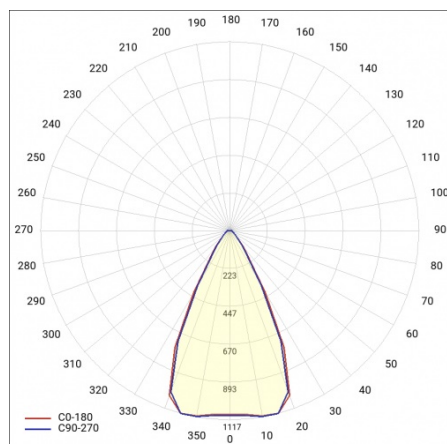

The ZOOM version with adjustable lighting angle in the range of 22-55° increases the adaptive value of the product in the event of a change in the decor or the need for a different display of goods compared to the original assumptions.

EXPO ADJUST 2100LM ZOOM 22-55° BOX BLACK 840 24W

DETAILED CARD

TECHNICAL PARAMETERS TABLE

Index:	481659	Diffuser colour:	transparent
Rated power of the luminaire [W]:	24	Optics material:	PC
EAN:	5905963481659	Optics:	lens
Luminous flux [lm]:	2100	Tilt angle adjustment [°]:	yes; 22-55°
Light source:	COB	Dimensions (H/W/T/S) [mm]:	225/213/95
Colour temperature [K]:	4000	Ingress protection:	IP20
Nominal power [W]:	21	Working temperature [°C]:	from -20 to +25
Colour rendering index:	>80	Energy efficiency class:	G
Supply voltage [V]:	220 – 240	Net weight [kg]:	0.730
Mounting version:	track	Light distribution type:	symmetric
Frequency [Hz]:	50 - 60	Ring material:	czarny
Material of the body:	aluminium. ABS box	Mounting dimensions [mm]:	225
Luminous efficacy [lm/W]:	88	Dimensions of bulk box (H/W/D) [mm]:	225/195/101
Electrical protection class:	I	Warranty [years]:	5
Colour of the body:	black	CE certificate:	214/2023
SDCM:	≤ 3	Manual:	Download PDF
Beam angle [°]:	22-55	Plik LDT:	Download
Diffuser material:	PC		
Diffuser type:	clear		

LIGHT CURVES

Card creation date: 02 January 2025

The company reserves the right to make design changes or upgrades in the presented product. Product data sheet does not constitute an offer. * Parameter tolerance is +/- 10%