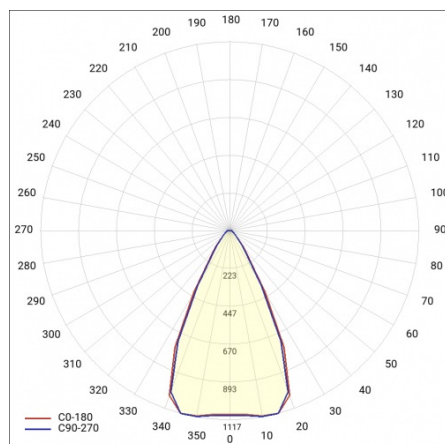

EXPO ADJUST 1750LM ZOOM 22-55° BOX BLACK 840 20W

DETAILED CARD

TECHNICAL PARAMETERS TABLE

Index:	481666	Diffuser colour:	transparent
Rated power of the luminaire [W]:	20	Optics material:	PC
EAN:	5905963481666	Optics:	lens
Luminous flux [lm]:	1750	Tilt angle adjustment [°]:	yes; 22-55°
Light source:	COB	Dimensions (H/W/T/S) [mm]:	225/213/95
Colour temperature [K]:	4000	Ingress protection:	IP20
Nominal power [W]:	17.50	Working temperature [°C]:	from -20 to +25
Colour rendering index:	>80	Energy efficiency class:	G
Supply voltage [V]:	220 – 240	Net weight [kg]:	0.730
Mounting version:	track	Light distribution type:	symmetric
Frequency [Hz]:	50 - 60	Ring material:	czarny
Material of the body:	aluminium. ABS box	Mounting dimensions [mm]:	225
Luminous efficacy [lm/W]:	88	Dimensions of bulk box (H/W/D) [mm]:	225/195/101
Electrical protection class:	I	Warranty [years]:	5
Colour of the body:	black	CE certificate:	214/2023
SDCM:	≤ 3	Manual:	Download PDF
Beam angle [°]:	22-55	Plik LDT:	Download
Diffuser material:	PC		
Diffuser type:	clear		

LIGHT CURVES

Card creation date: 02 January 2025

The company reserves the right to make design changes or upgrades in the presented product. Product data sheet does not constitute an offer. * Parameter tolerance is +/- 10%

This product is a subject to electric and electronic waste equipment regulations (WEEE).

Certificate CE - Nr: 214/2023

Lena Lighting S.A.
ul. Kórnicka 52, 63-000 Środa Wielkopolska
tel. +48 61 28 60 333 (Pn-Pt, 8-16), e-mail: hello@lenalighting.pl, www.lenalighting.pl