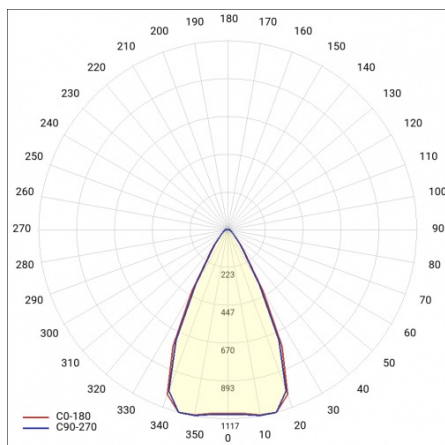

EXPO ADJUST LED 2800LM ZOOM 22-55° BOX WHITE 940 37W

DETAILED CARD

TECHNICAL PARAMETERS TABLE

Index:	481291	Diffuser material:	PC
Rated power of the luminaire [W]:	37	Diffuser type:	clear
EAN:	5905963481291	Diffuser colour:	transparent
Luminous flux [lm]:	2800	Optics material:	PC
Light source:	COB	Optics:	lens
Colour temperature [K]:	4000	Tilt angle adjustment [°]:	yes; 22-55°
Nominal power [W]:	33.50	Dimensions (H/W/T/S) [mm]:	225/213/95
Colour rendering index:	>90	Ingress protection:	IP20
Supply voltage [V]:	220 - 240	Working temperature [°C]:	25
Mounting version:	track	Net weight [kg]:	0.730
Frequency [Hz]:	50 - 60	Light distribution type:	symmetric
Material of the body:	aluminium. ABS box	Warranty [years]:	5
Luminous efficacy [lm/W]:	76	CE certificate:	214/2023
Electrical protection class:	I	Manual:	Download PDF
Colour of the body:	white	Plik LDT:	Download
SDCM:	≤ 3		
Beam angle [°]:	22-55		

LIGHT CURVES

Card creation date: 02 January 2025

The company reserves the right to make design changes or upgrades in the presented product. Product data sheet does not constitute an offer. * Parameter tolerance is +/- 10%

This product is a subject to electric and electronic waste equipment regulations (WEEE).

Certificate CE - Nr: 214/2023