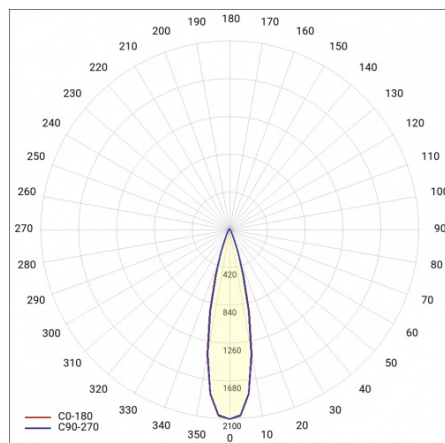

EXPO ADJUST 2250LM 36° BOX WHITE 940 19W

DETAILED CARD

TECHNICAL PARAMETERS

Rated power of the luminaire [W]*:	19
Luminous flux [lm]*:	2250
Colour temperature [K]:	4000
Diffuser material:	PC
Diffuser type:	clear
Diffuser colour:	transparent
Material of the body:	aluminium. ABS box
Colour of the body:	white
Dimensions (H/W/T/S) [mm]:	225/213/95
Warranty [years]:	5

The ZOOM version with adjustable lighting angle in the range of 22-55° increases the adaptive value of the product in the event of a change in the decor or the need for a different display of goods compared to the original assumptions.

EXPO ADJUST 2250LM 36° BOX WHITE 940 19W

DETAILED CARD

TECHNICAL PARAMETERS TABLE

Index:	481468	Diffuser material:	PC
Rated power of the luminaire [W]:	19	Diffuser type:	clear
EAN:	5905963481468	Diffuser colour:	transparent
Luminous flux [lm]:	2250	Optics material:	PC
Light source:	COB	Optics:	lens
Colour temperature [K]:	4000	Tilt angle adjustment [°]:	no; 36°
Nominal power [W]:	17.50	Dimensions (H/W/T/S) [mm]:	225/213/95
Colour rendering index:	>90	Ingress protection:	IP20
Supply voltage [V]:	220 – 240	Working temperature [°C]:	from -20 to +25
Mounting version:	track	Energy efficiency class:	D
Frequency [Hz]:	50 - 60	Net weight [kg]:	0.730
Material of the body:	aluminium. ABS box	Light distribution type:	symmetric
Luminous efficacy [lm/W]:	118	Warranty [years]:	5
Electrical protection class:	I	CE certificate:	214/2023
Colour of the body:	white	Manual:	Download PDF
SDCM:	≤ 3	Plik LDT:	Download
Beam angle [°]:	36		

LIGHT CURVES

Card creation date: 02 January 2025

The company reserves the right to make design changes or upgrades in the presented product. Product data sheet does not constitute an offer. * Parameter tolerance is +/- 10%